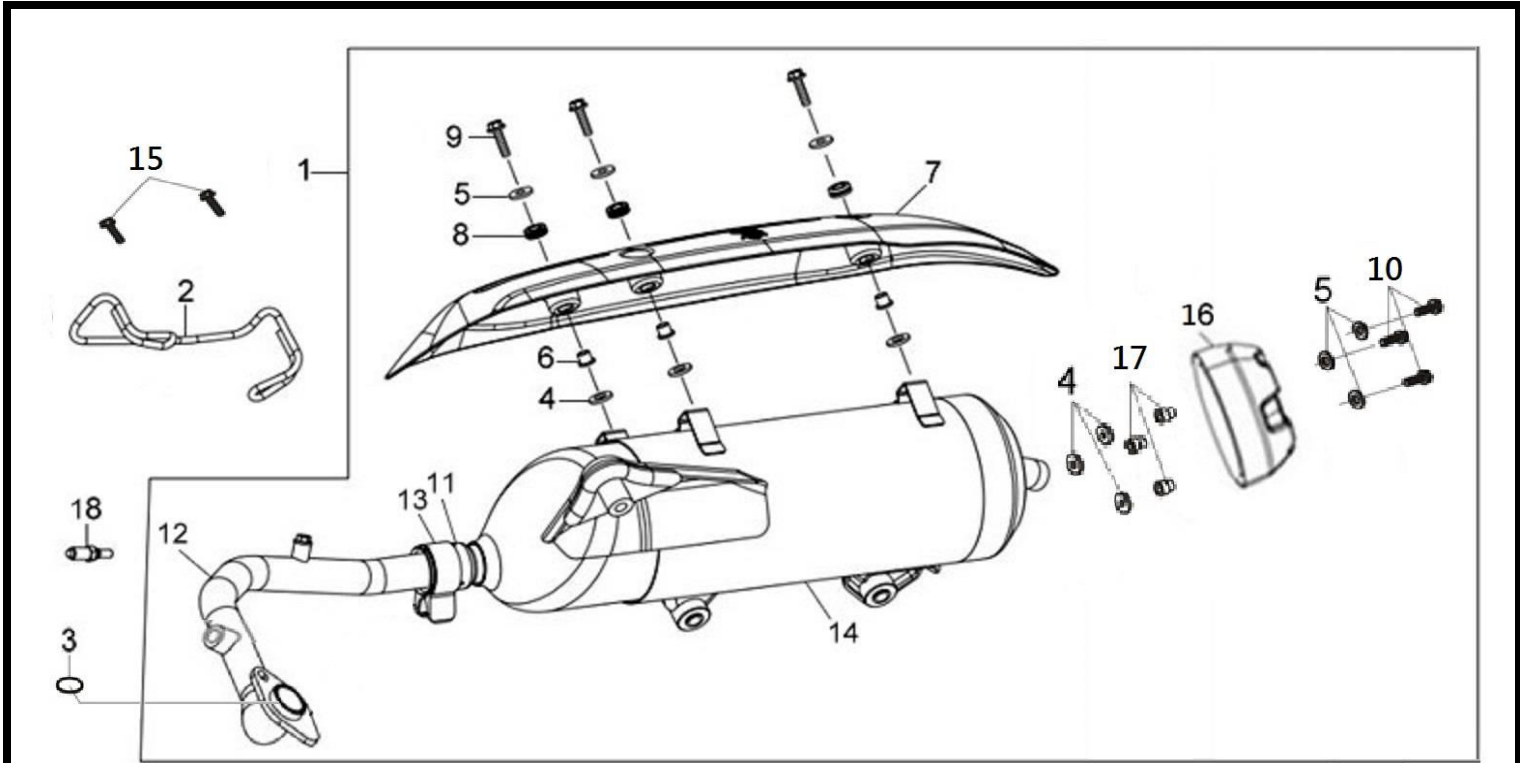

Pictures reference only

PARTS NUMBER		DESCRIPTION	QTY	EFFECTIVE DATE
1	18000-LVA-007-GY	EXH. MUFFLER ASSY. (MU/RE:UG-342)	1	
2	18241-LVA-000	EXH. PIPE PROTECTOR	1	
3	18291-H9A-000	EXHAUST PIPE GASKET	1	
4	18292-F3E-000	PROTECTOR PACKING A	6	
5	18293-F3E-000	PROTECTOR PACKING	6	
6	18295-A1A-000	COLLAR M6	3	
7	18318-HE1-900	MUFF. PROTECTOR	1	
8	18321-L1A-000	PROTECTOR RUBBER	3	
9	93401-06022-07	WASHER BOLT 6X22	3	
10	93401-06030-07	WASHER BOLT 6X30	3	
11	18322-HLK-300	MUFFLER GASKET	1	
12	18320-LVA-300	EXH. PIPE COMP	1	
13	18321-HLK-000	MUFFLER BAND 35MM	1	
14	18310-LVA-300	MUFFLER COMP	1	
15	93403-08032-07	WASHER BOLT	1	
16	18328-HE1-900	MUFFLER REAR PROTECTOR	1	
17	18295-LDA-000	COLLAR M6	3	
18	37890-FEA-000	O2 SENSOR	1	

※ Please check the color & stripe information according to the color index !