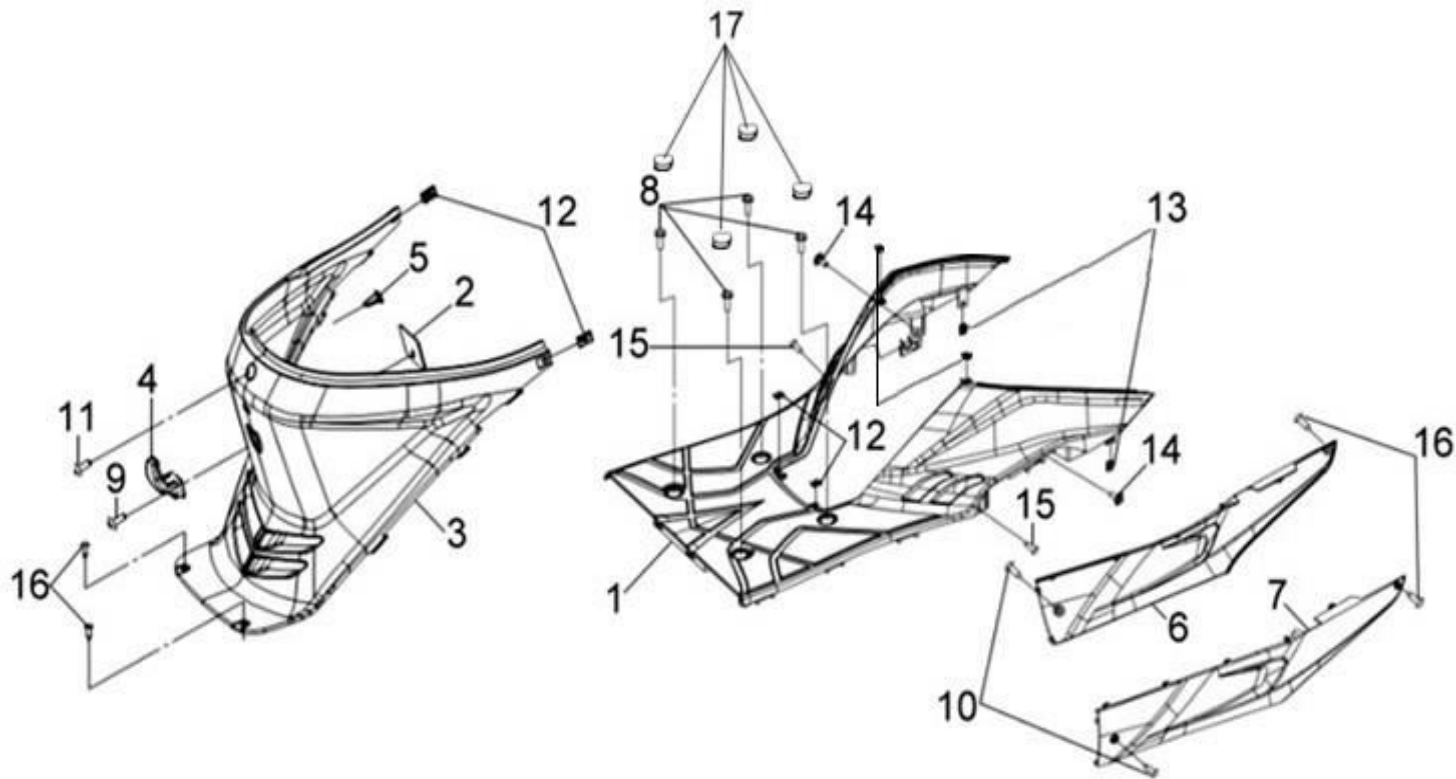

Pictures reference only

PARTS NUMBER	DESCRIPTION	QTY	EFFECTIVE DATE
1 64310-LVA-000-KA	FLOOR PANEL BK-001U	1	
2 77107-H12-000	HELMET HOOK BRKT.	1	
3 80152-LVA-000-KA	CENTER COVER BK-001U	1	
4 81132-H12-000-KA	LUGGAGE HOOK(BK-001U)	1	
5 81133-H12-000	LUGGAGE HOOK STOPPER	1	
6 83501-LVA-000-QU	R. SIDE COVER(WH-300P)	1	
6 83501-LVA-000-JH	R SIDE COVER BK-001UL	1	
6 83501-LVA-000-JG	R. SIDE COVER(BK-433S)	1	
6 83501-LVA-000-IL	R. SIDE COVER(GY-7450U)	1	
6 83501-LVA-000-GI	R. SIDE COVER(GY-010U)	1	
6 83501-LVA-000-IP	R. SIDE COVER(GY-517S)	1	
7 83601-LVA-000-QU	L. SIDE COVER(WH-300P)	1	
7 83601-LVA-000-JH	L SIDE COVER BK-001UL	1	
7 83601-LVA-000-JG	L. SIDE COVER(BK-433S)	1	
7 83601-LVA-000-IL	L. SIDE COVER(GY-7450U)	1	
7 83601-LVA-000-GI	L. SIDE COVER(GY-010U)	1	
7 83601-LVA-000-IP	L. SIDE COVER(GY-517S)	1	
8 90111-HKD-000	BOLT FLANGE 6MM	4	
9 90115-G02-000	BOLT 6X16	1	
10 90118-HAA-000	WASHER BOLT 5X14	2	
11 90119-G03-000	SCREW WASHER 5X22	1	
12 90308-X04-000	SPECIAL NUT 5MM	6	
13 90677-M9Q-000	CLIP NUT 5mm*0.8	2	
14 91509-GE2-760	PAN SCREW 5X11.5	2	
15 93903-34380	TAPPING SCREW 4X12	2	
16 93903-45380	TAPPING SCREW 5X16	4	
17 50612-F02-010-KA	CAP A FLR STEP (BK-001U)	4	

※ Please check the color & stripe information according to the color index !