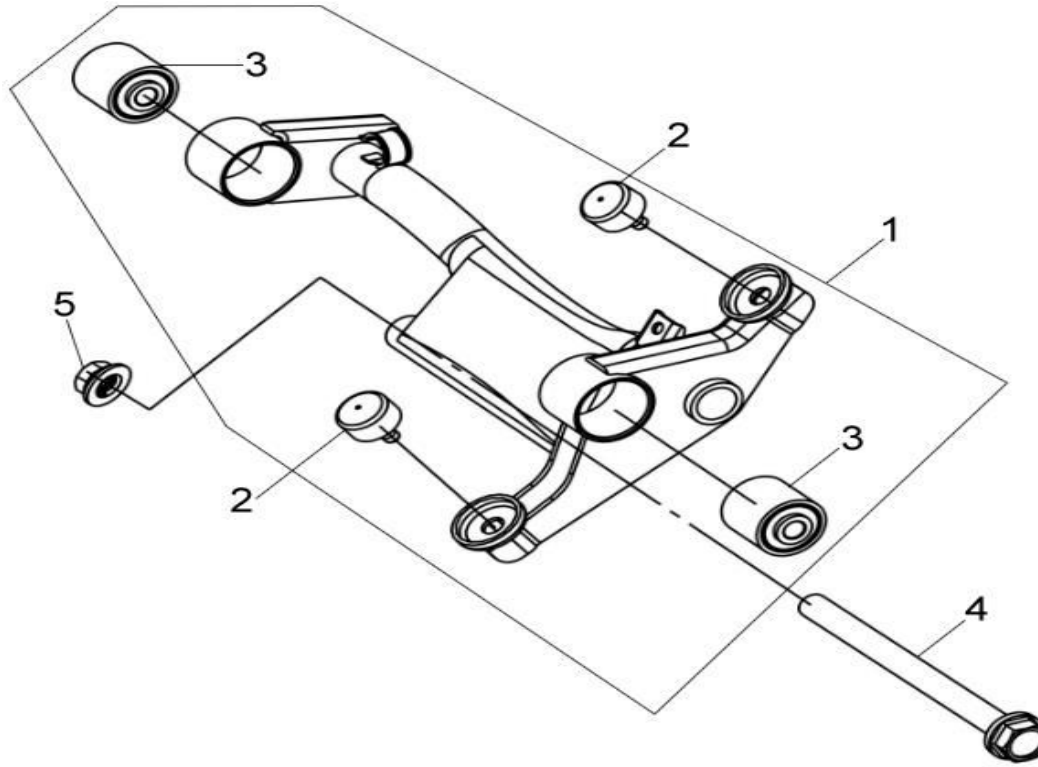

Pictures reference only

PARTS NUMBER		DESCRIPTION	QTY	EFFECTIVE DATE
1	50350-HLK-000	ENG. HANGER COMP.	1	
2	50352-HLB-000	STOPPER RUBBER	2	
3	50353-M9Q-000	SWING LOCK BUSH	2	
4	90105-H9A-000	FLANGE BOLT 12X232	1	
5	90306-M9Q-000	SELF LOCK NUT 12MM	1	

※ Please check the color & stripe information according to the color index !