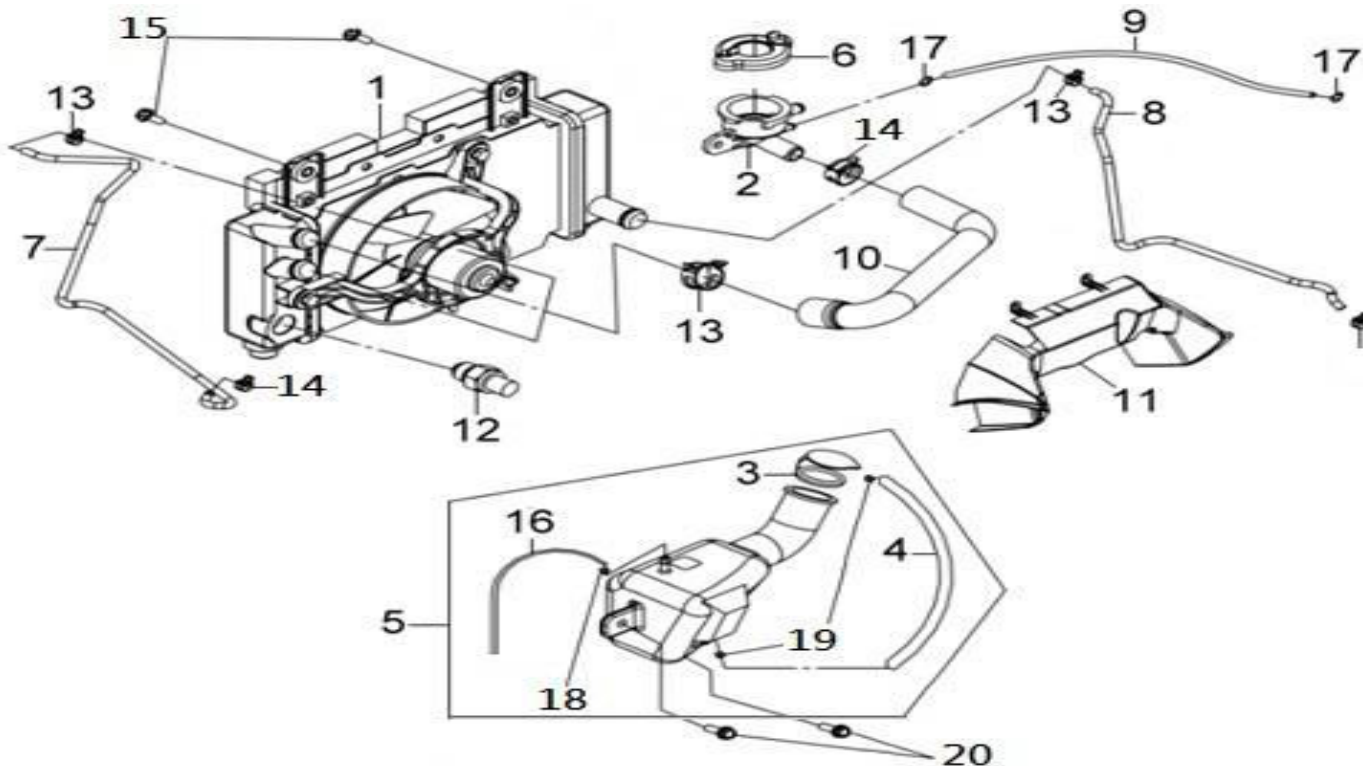

Pictures reference only

PARTS NUMBER		DESCRIPTION	QTY	EFFECTIVE DATE
1	19000-LVA-010	RADIATOR SHROUD ASSY	1	
2	19039-LVA-000	FILLER NECK	1	
3	19104-M9Q-000	RESERVE TANK CAP.	1	
4	95001-80550-40	FUEL TUBE	1	
5	1910A-LVA-000	RESERVE TANK ASSY	1	
6	19111-H9A-000	RADIATOR FILLER CAP	1	
7	19121-LVA-000	RAD.INLET HOSE	1	
8	19123-LVA-000	RAD.OUTLET HOSE	1	
9	19124-LVA-000	RADIATOR HOSE B	1	
10	19125-LVA-010	RADIATOR HOSE A	1	
11	19201-LVA-000-KA	RADIATOR AIR OUTLET DUCT BK-001U	1	
12	37760-HMA-000	THERMO. SW	1	
13	91405-SS0-003	WATER HOSE CLAMP	3	
14	19505-KS6-700	WATER HOSE CLAMP A	2	
15	90119-HLK-000	SCREW WASHER 5X27	2	
16	19109-H9A-010	RESERVE TANK TUBE	1	
17	95002-02070	TUBE CLIP B7	2	
18	95002-45000	TUBE CLIP C8	1	
19	95002-02130	TUBE CLIP B 12.5	2	
20	95801-06016-08	FLANGE BOLT 6X16	2	

※ Please check the color & stripe information according to the color index !