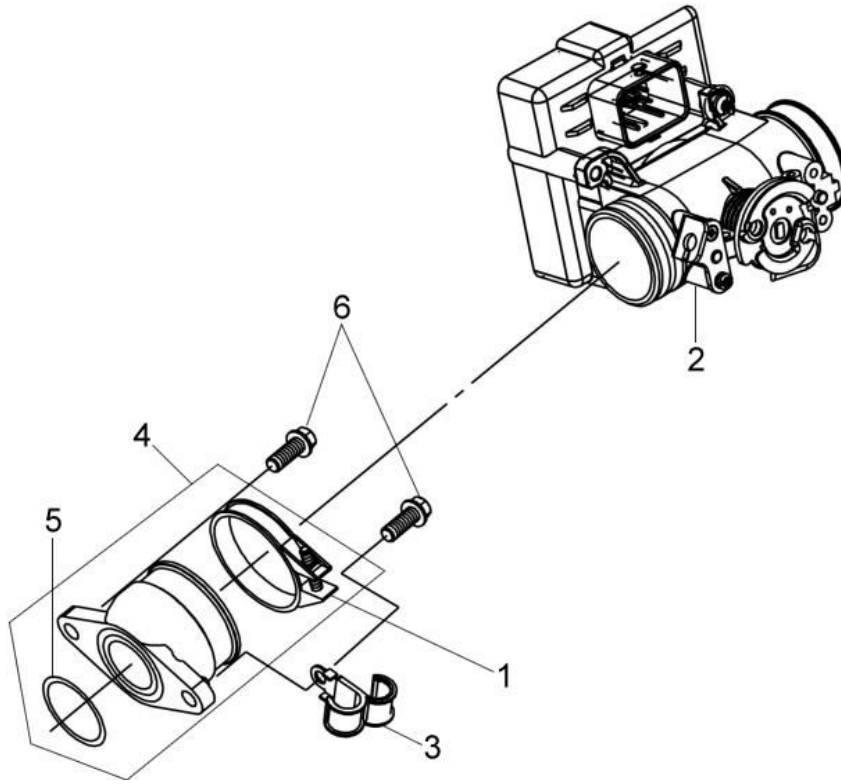

Pictures reference only

PARTS NUMBER	DESCRIPTION	QTY	EFFECTIVE DATE	
1 16219-LVA-000	INLET PIPE BAND 50	1		
2 16400-LVA-000-01	ECU ASSY	1		
3 17114-LVA-000	FUEL TUBE CLAMP	1		
4 1711A-LVA-000	INLET PIPE ASSY	1		
5 91308-M9Q-000	O-RING 27X2	1		
6 96001-06020-08	FLANGE BOLT SH 6X20	2		

※ Please check the color & stripe information according to the color index !