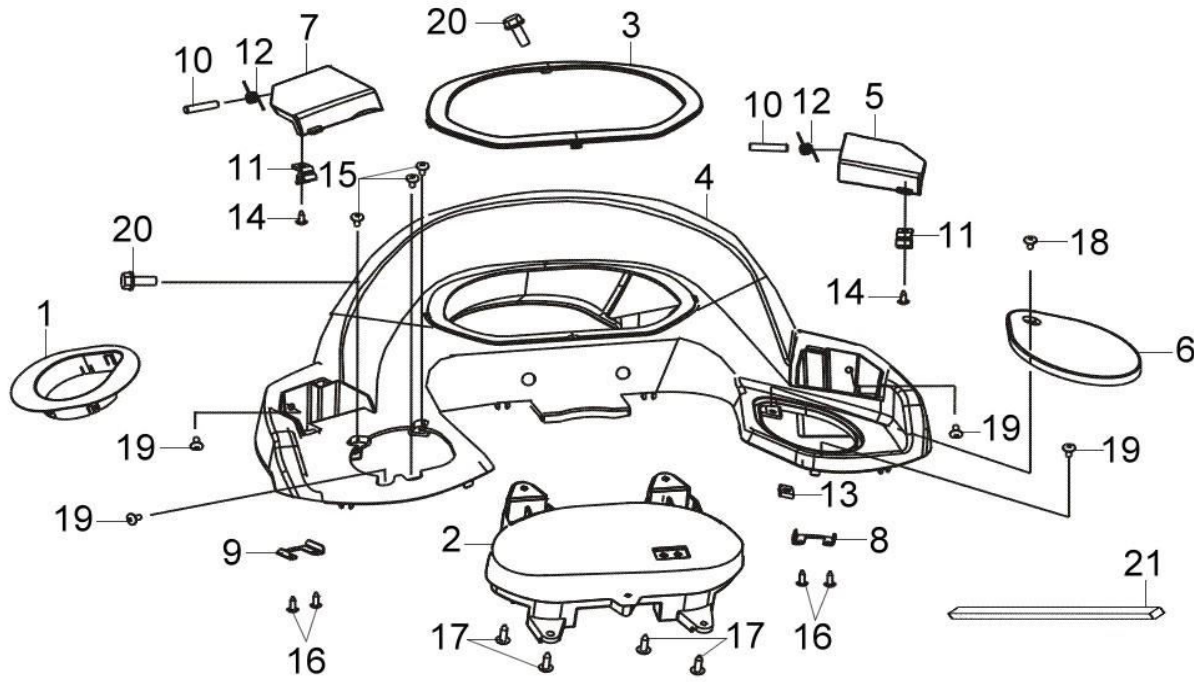

Pictures reference only

PARTS NUMBER		DESCRIPTION	QTY	EFFECTIVE DATE
1	17509-LVA-000	FUEL TANK CAP RUBBER	1	
2	37200-LVA-110	SPEEDOMETER ASSY	1	
2.1	37224-LTA-000	WIRE HARNESS METER	1	
3	37202-LVA-000-IL	METER GARNISH GY-7450U	1	
4	53208-LVA-000	METER COVER	1	
5	64303-LVA-000	R.COIN BOX LID	1	
6	64305-LVA-000	RESERVE TANK LID BK-001U	1	
7	64306-LVA-000	L.COIN BOX LID	1	
8	64311-LVA-000	R.LID HINGE STAY	1	
9	64312-LVA-000	L.LID HINGE STAY	1	
10	64313-LVA-000	LID HINGE PIN	2	
11	81134-A1A-010-KA	INNER BOX HOOK(BK-001U)	2	
12	81153-HMA-010	COIN BOX LID SPRING	2	
13	90302-V02-000	NUT SPRING 4MM	1	
14	93903-34280	TAPPING SCREW	2	
15	93903-34380	TAPPING SCREW 4X12	3	
16	93903-34320	TAPPING SCREW 4X12	4	
17	93903-35380	TAPPING SCREW 5X16	4	
18	93903-44380	TAPPING SCREW 4X12	1	
19	93903-45380	TAPPING SCREW 5X16	4	
20	95801-06012-08	FLANGE BOLT	2	
21	37248-LVG-000	METER COVER SPONGE	1	

※ Please check the color & stripe information according to the color index !