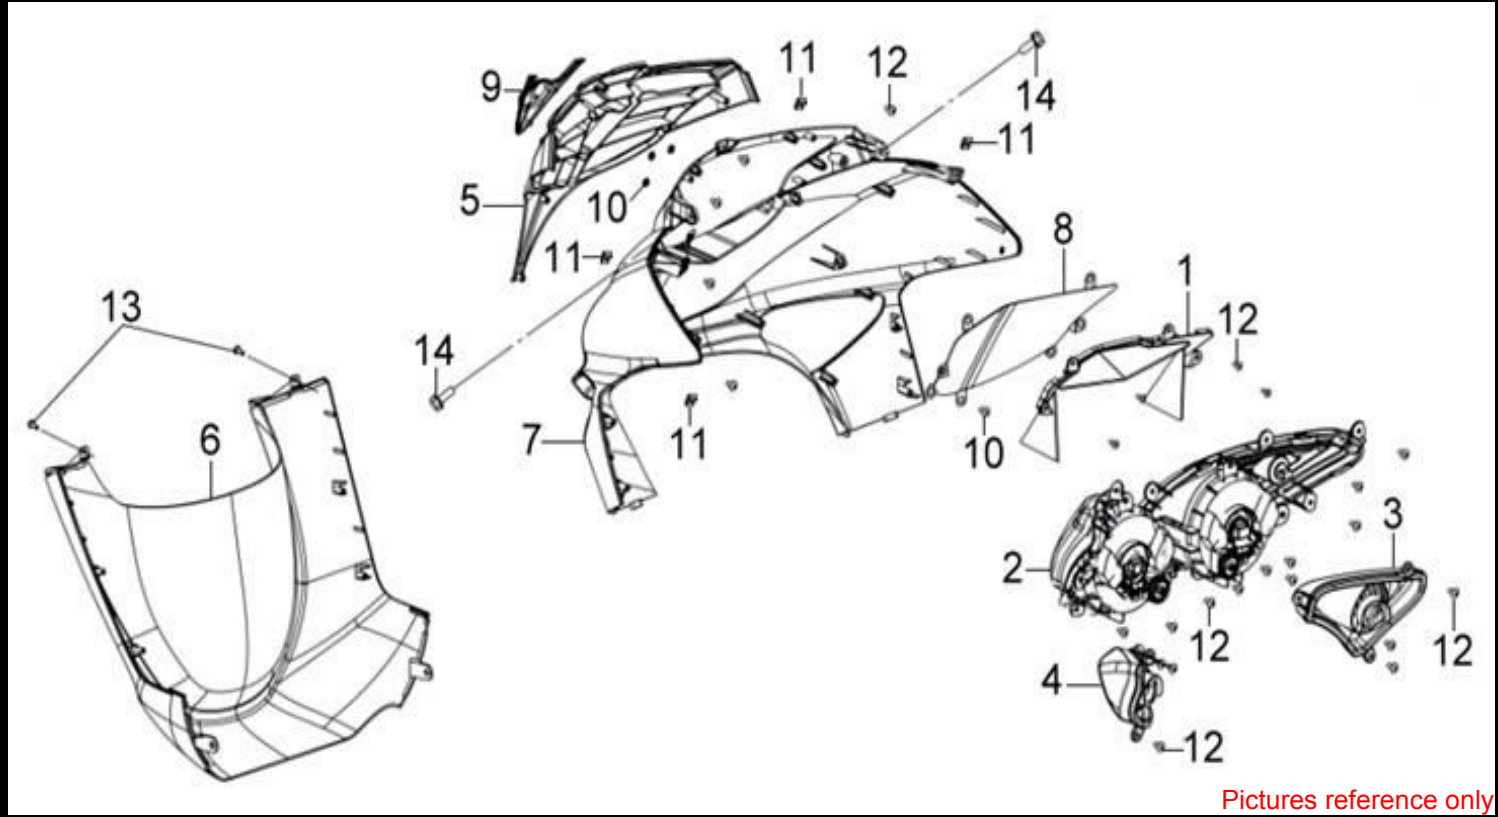

Pictures reference only

PARTS NUMBER		DESCRIPTION	QTY	EFFECTIVE DATE
7	64301-LVA-000-QU	FR COVER WH-300P	1	
7	64301-LVA-000-JH	FR. COVER(BK-001UL)	1	
7	64301-LVA-000-JG	FR COVER BK-433S	1	
7	64301-LVA-000-SO	FR COVER S-421S	1	
7	64301-LVA-000-IL	FR COVER GY-7450U	1	
7	64301-LVA-000-IP	FR COVER GY-517S	1	
8	64302-LVA-000	FR COVER GRILLE	1	
9	6430G-LVA-004	FR COVER GARNISH EMBLEM SET MRCR2	1	
9.1	64300-LVA-000	FR COVER GARNISH EMBLEM SET MRCR2	1	
9.2	87552-L6G-900	SYM LOGO (40 PC)	1	
10	93903-34380	TAPPING SCREW 4*12	2	
11	90308-X04-000	SPECIAL NUT 5MM	4	
12	93903-35280	TAPPING SCREW 5X12	25	
13	93903-35380	TAPPING SCREW 5X16	2	
14	95801-06012-08	FLANGE BOLT 6X12	2	

※ Please check the color & stripe information according to the color index !