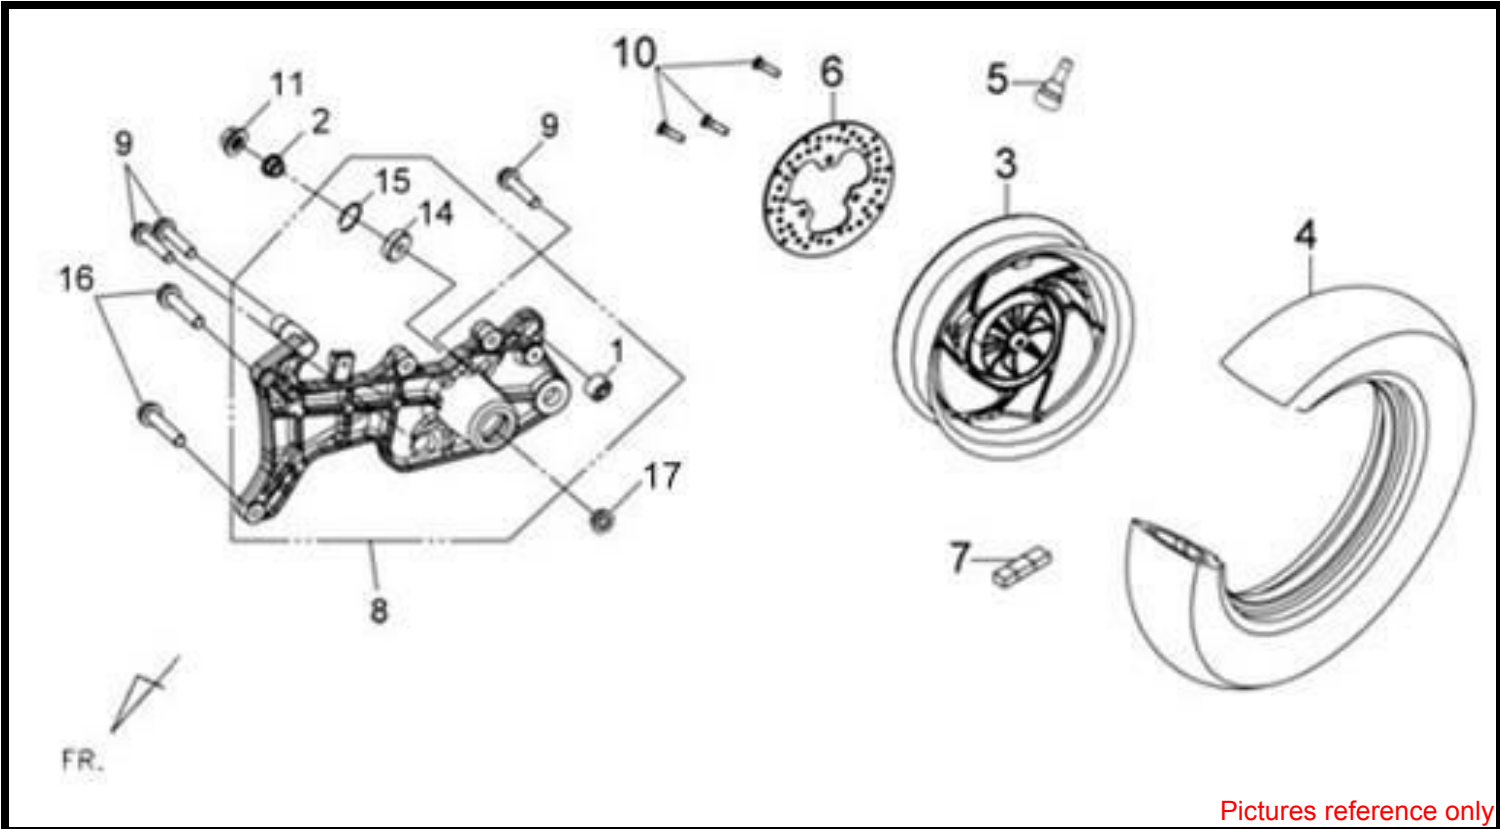

Pictures reference only

PARTS NUMBER	DESCRIPTION	QTY	EFFECTIVE DATE
1	11203-M9Q-300 RR.CUSHION RUBBER BUSH	1	
2	42311-H9A-000 RR. AXLE COLLAR	1	
3	42601-HTA-100-KB1 RR. CAST WHEEL COMP BK-001C	1	
4	1T011307012-4PR-6029 RR. TUBELESS TIRE 6029 64L	1	
5	42753-M9Q-300-M1 VALVE RIM	1	
6	43121-H9A-000-KB RR. BRAKE DISK φ200	1	
7	44720-H9A-000 BALANCE WEIGHT	1	
8	5210A-LVA-000 RR.FORK ASSY	1	
9	90105-HTA-000 BOLT FANGE 8X35	3	
10	90105-KR3-000 FR. DISK BOLT 8X24	3	
11	90305-M9Q-900 U NUT 16 MM	1	
14	96150-63033-10 RADIAL BALL BEARING 6303U	1	
15	94524-47000 CIR CLIP IN47	1	
16	90131-H81-000 FLANGE BOLT M8*48	2	
17	42311-H9A-900 RR. AXLE COLLAR	1	

※ Please check the color & stripe information according to the color index !