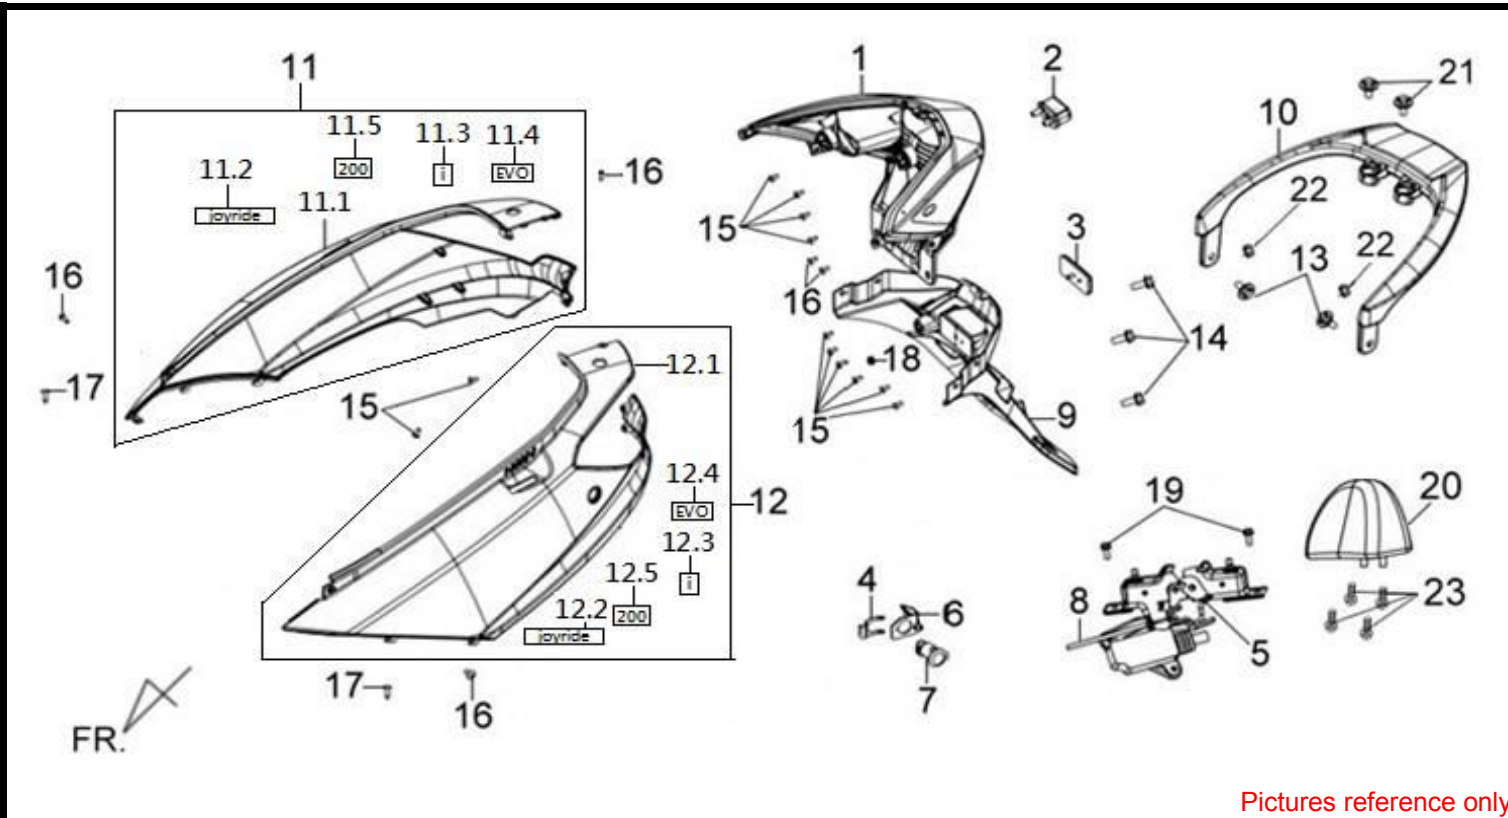

Pictures reference only

PARTS NUMBER	DESCRIPTION	QTY	EFFECTIVE DATE
12 8360G-LVR-000-QU	LH. BODY COVER SET WH-300P	1	
12 8360G-LVR-000-JH	LH. BODY COVER SET BK-001UL	1	
12 8360G-LVR-000-JG	LH. BODY COVER SET BK-433S	1	
12 8360G-LVR-000-SO	LH. BODY COVER SET S-421S	1	
12 8360G-LVR-000-IL	LH. BODY COVER SET GY-7450U	1	
12 8360G-LVR-000-IP	LH. BODY COVER SET GY-517S	1	
12.1 83600-LVA-000-QU	LH. BODY COVER WH-300P	1	
12.1 83600-LVA-000-JH	LH. BODY COVER BK-001UL	1	
12.1 83600-LVA-000-JG	LH. BODY COVER BK-433S	1	
12.1 83600-LVA-000-SO	LH. BODY COVER S-421S	1	
12.1 83600-LVA-000-IL	LH. BODY COVER GY-7450U	1	
12.1 83600-LVA-000-IP	LH. BODY COVER GY-517S	1	
12.2 87127-LWB-000	L. BODY COVER EMBLEM TYPE1	1	
12.3 87129-HML-000	i MARK	1	
12.4 87129-LVA-000	BODY COVER EMBLEM A	1	
12.5 87129-LVR-000	MARK 200 EMBLEM TYPE1	1	
13 90107-LEA-000	FLANGE BOLT 8X12	2	
14 93404-06012-07	WASHER BOLT 6X12	3	
15 93903-35280	TAPPING SCREW 5X16	10	
16 93903-44380	TAPPING SCREW 4X12	5	
17 93903-45380	TAPPING SCREW 5X16	2	
18 94050-05080	FLANGE NUT 5MM	1	
19 95801-06012-08	FLANGE BOLT 6X12	2	
20 7740A-LVB-000-IL	CARRIER BACK SEAT ASSY.GY-7450U	1	
21 90105-M9Q-900	SPECIAL BOLT 8X22	2	
22 81204-H6T-000	RR. GRIP COLLAR	2	
23 95801-08016-07	FLANGE BOLT 8X16	4	

※ Please check the color & stripe information according to the color index !