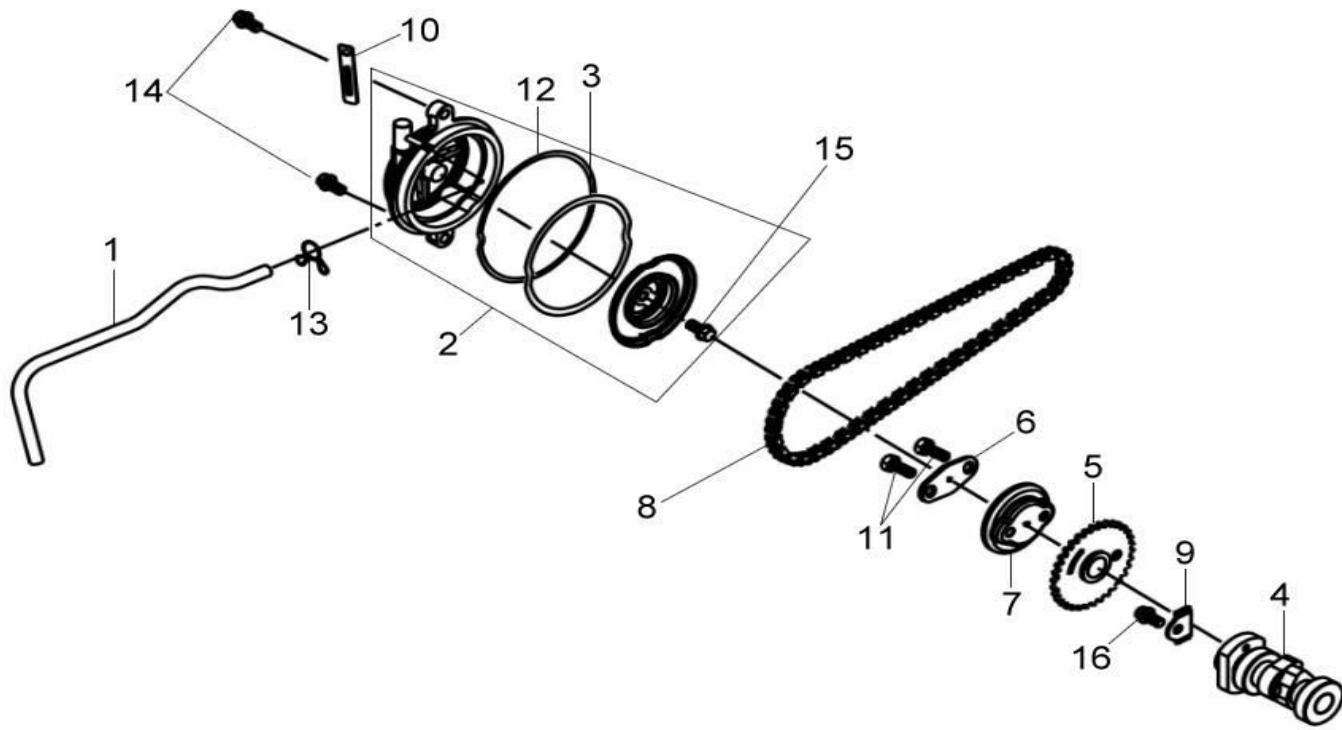

Pictures reference only

PARTS NUMBER	DESCRIPTION	QTY	EFFECTIVE DATE
1 06414-LVA-000	FUEL INJECTOR	1	
2 12200-LVA-007	CYL.HEAD COMP	1	
2.1 12203-HE1-300	EXH.VALVE SEAT	2	
3 12209-H6B-900	VALVE STEM SEAL	4	
4 12342-G02-000	CLAMP	1	
5 12361-H9A-000	TAPPER ADJ. HOLE CAP	2	
6 12362-H9A-003	TAPPET ADJ.HOLE CAP GASKET	2	
7 12363-H9A-000	IGNITION CORD CLAMP	1	
8 1443A-LDA-000	IN. VALVE ROCKER ARM ASSY	1	
9 1444A-LDA-000	EX. VALVE ROCKER ARM ASSY	1	
10 14451-H6B-000	IN. ROCKER ARM SHAFT	2	
11 14711-LDA-000	INLET VALVE	2	
12 14721-LDA-000	EXHAUST VALVE	2	
13 14751-H6B-000	VALVE OUTER SPRING	4	
14 14771-H6B-000	VALVE SPRING RETAINER	4	
15 14781-M9Q-000-A	VALVE COTTER SET(1SET/4PCS)	8	
16 17120-LVA-000	FUEL INJUCTOR CAP	1	
17 17121-H6Y-000	FUEL INJECTOR CUP CLIP	1	
18 18291-H9A-000	EXHAUST PIPE GASKET	1	
19 1930A-H9A-000	THERMOSTAT CASE ASSY	1	
20 1931A-H9A-000	THERMOSTAT CASE PIPE ASSY	1	
21 19505-KS6-700	WATER HOSE CLAMP A	1	
22 1950A-H9A-000	WATER HOSE A	1	
23 1PCR7E-3	PLUG(CR7E)	1	
24 37880-HLK-900	COOLANT TEMP. SENSOR	1	
25 90012-M9Q-000	TAPPET ADJUSTING SCREW	2	

※ Please check the color & stripe information according to the color index !

Pictures reference only

PARTS NUMBER	DESCRIPTION	QTY	EFFECTIVE DATE
1 11211-LTA-000	BREATHER TUBE ASSY	1	
2 12300-H9A-000	CYL. HEAD SIDE COVER ASSY	1	
3 12351-M36-000	O-RING 64X3.5MM	1	
4 14100-LDA-000	CAM SHAFT COMP	1	
5 14105-A31-000	CAM SPROCKET	1	
6 14105-X01-000	CAM SPROCKET WASHER	1	
7 14108-M36-000	CENTRIFUGAL DISK	1	
8 1C14401-M92-000	CAM CHAIN(SCR0404SVX94)(D.I.D)	1	
9 14457-H9A-000	CAM SHAFT SETTING PLATE	1	
10 12363-H9A-000	IGNITION CORD CLAMP	1	
11 90083-X01-000	LOCK BOLT 6MM	2	
12 91301-B06-000	O-RING 75X2.5	1	
13 95002-50000	TUBE CLIP C9 5MM	1	
14 95701-06020-08	FLANGE BOLT 6X20	2	
15 96001-06010-08	FLANGE BOLT SH 6X10	1	
16 96001-06014-08	FLANGE BOLT SH 6X14	1	