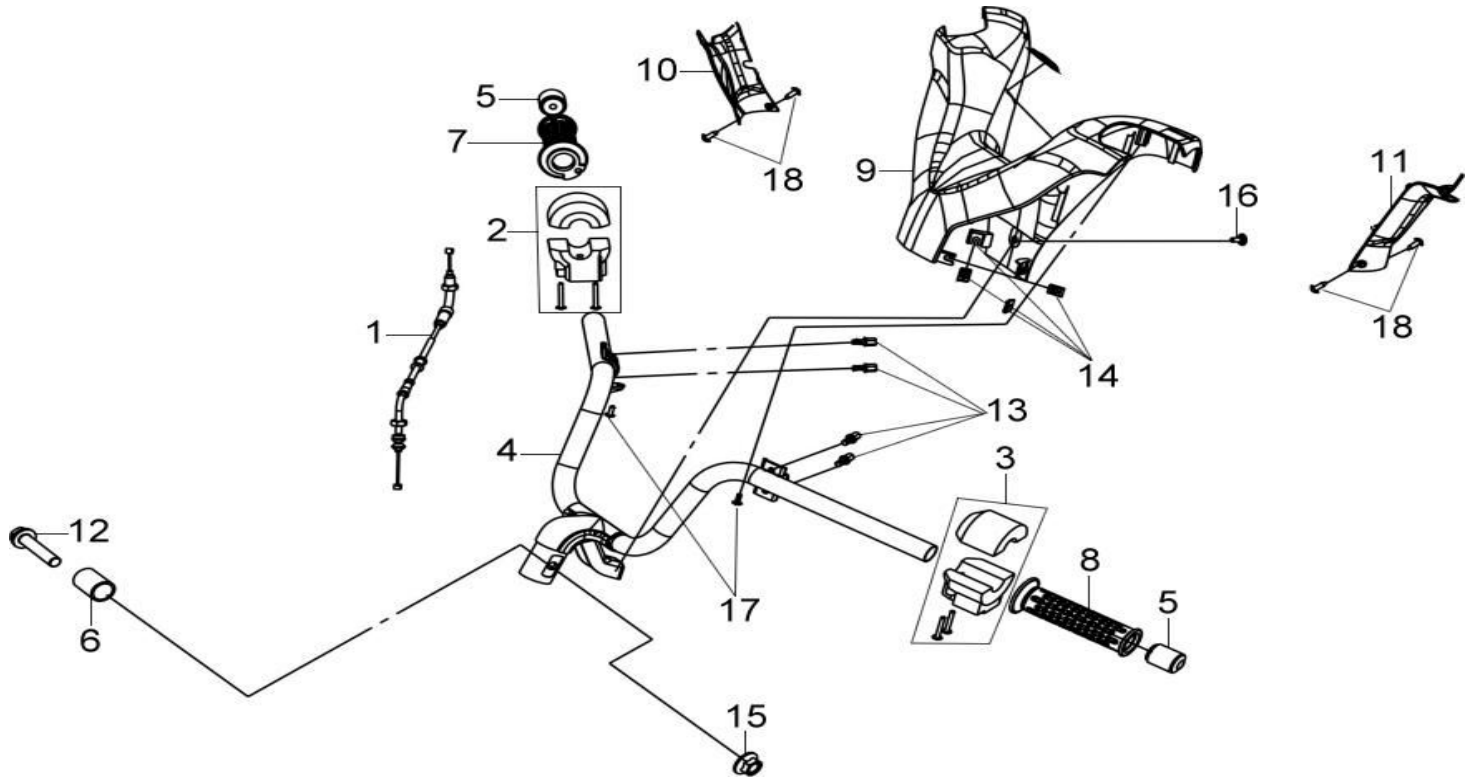

Pictures reference only

PARTS NUMBER	DESCRIPTION	QTY	EFFECTIVE DATE
1 17910-LVA-004	THROTTLE CABLE COMP	1	
2 35150-LV1-000	R HANDLE SW.ASSY.	1	
3 35200-HLA-000	L. HANDLE SW. ASSY	1	
4 53100-LVA-000	HANDLE STRG.COMP	1	
5 53104-B3D-000	HANDLE PIPE WT. ASS'Y	2	
6 53125-M9Q-000	HANDLE SET COLLAR	1	
7 53140-H85-000	R HANDLE GRIP	1	
8 53166-H85-000	L HANDLE GRIP BK-001U	1	
9 53205-LVA-000	UPPER HANDLE COVER	1	
9.1 87552-L6G-900	SYM LOGO (40 PC)	1	
10 53206-LVA-000-KA	R LOWER HANDLE COVER BK-001U	1	
11 53207-LVA-000-KA	L LOWER HANDLE COVER BK-001U	1	
12 90106-TAA-000	FLANGE BOLT 10X50	1	
13 90110-T53-000	SPECIAL SCREW 6*12	4	
14 90302-V02-000	NUT SPRING 4MM	4	
15 90304-M9Q-000	NUT U FLANGE 10MM	1	
16 91509-GE2-760	PAN SCREW 5X11.5	1	
17 93903-34320	TAPPING SCREW 4X12	2	
18 93903-44380	TAPPING SCREW 4X12	4	

※ Please check the color & stripe information according to the color index !