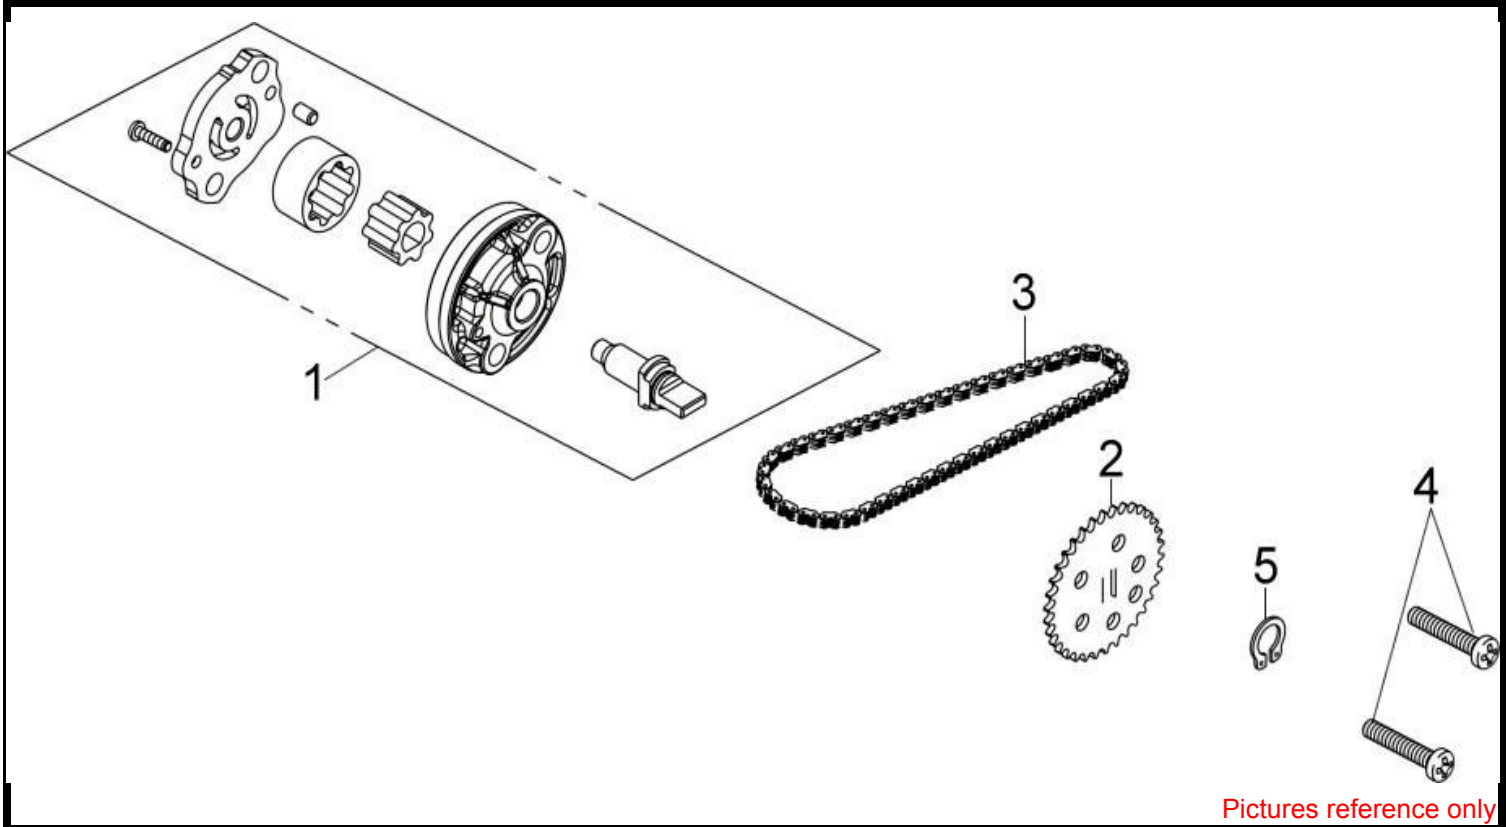

Pictures reference only

PARTS NUMBER	DESCRIPTION	QTY	EFFECTIVE DATE	
1 15100-H9A-000	OIL PUMP ASSY	1		
2 15133-KM1-000	OIL PUMP DRIVEN SPROCKET	1		
3 1C15141-V01-003	OIL PUMP CHAIN 25-46	1		
4 93500-06030-0H	PAN SCREW 6X30	2		
5 94510-10000	CIR CLIP 10MM	1		

※ Please check the color & stripe information according to the color index !