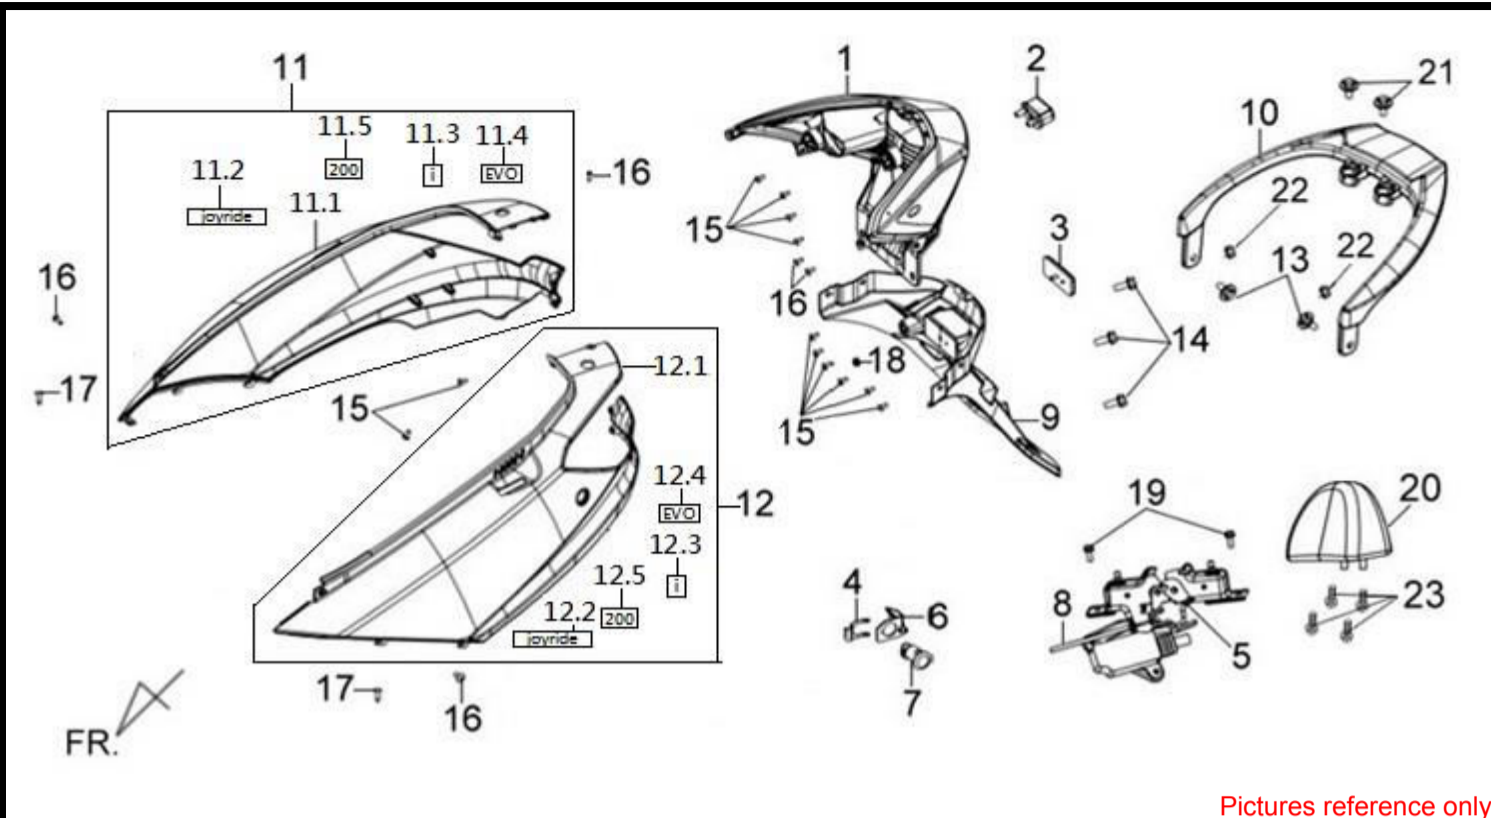

Pictures reference only

PARTS NUMBER	DESCRIPTION	QTY	EFFECTIVE DATE
1 33700-LVA-000	TAIL LIGHT ASSY	1	
1.1 34905-HMA-000	BULB WINKER 12V/21W	2	
1.2 34906-M70-000	BULB TAIL LIGHT(E-mark)12V	1	
2 33740-TAW-010	LICENSE LIGHT ASSY	1	
3 33741-M9A-000	RR. REFLECTOR	1	
4 75581-T53-000	SET SPG LOCK KEY	1	
5 77230-LVA-000	SEAT CATCH ASSY	1	
6 77236-HAA-000	SEAT LOCK WASHER	1	
7 77239-T53-000	KEY SEAT LOCK	1	
8 77240-LVA-000	SEAT LOCK CABLE	1	
9 80100-LVA-000-KA	RR FENDER BK-001U	1	
10 81200-LVG-000-IL	RR. CARRIER GY-7450U	1	
11 8350G-LVR-000-QU	RH. BODY COVER SET WH-300P	1	
11 8350G-LVR-000-JH	RH. BODY COVER SET BK-001UL	1	
11 8350G-LVR-000-JG	RH. BODY COVER SET BK-433S	1	
11 8350G-LVR-000-SO	RH. BODY COVER SET S-421S	1	
11 8350G-LVR-000-IL	RH. BODY COVER SET GY-7450U	1	
11 8350G-LVR-000-IP	RH. BODY COVER SET GY-517S	1	
11.1 83500-LVA-000-QU	RH. BODY COVER WH-300P	1	
11.1 83500-LVA-000-JH	RH. BODY COVER BK-001UL	1	
11.1 83500-LVA-000-JG	RH. BODY COVER BK-433S	1	
11.1 83500-LVA-000-SO	RH. BODY COVER S-421S	1	
11.1 83500-LVA-000-IL	RH. BODY COVER GY-7450U	1	
11.1 83500-LVA-000-IP	RH. BODY COVER GY-517S	1	
11.2 87126-LWB-000	R. BODY COVER EMBLEM TYPE1	1	
11.3 87129-HML-000	i MARK	1	
11.4 87129-LVA-000	BODY COVER EMBLEM A	1	
11.5 87129-LVR-000	MARK 200 EMBLEM TYPE1	1	

※ Please check the color & stripe information according to the color index !