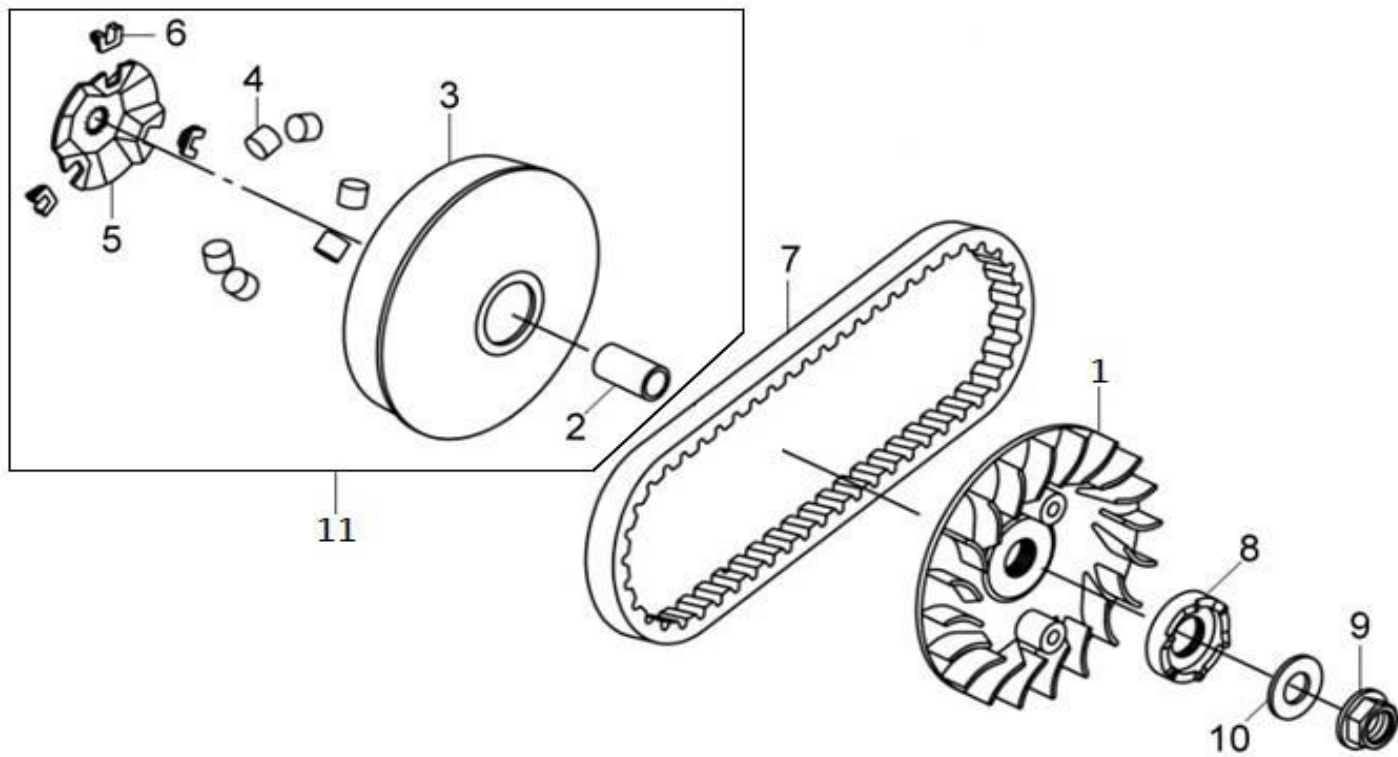

Pictures reference only

PARTS NUMBER		DESCRIPTION	QTY	EFFECTIVE DATE
1	22102-RA1-000	DRIVE FACE	1	
2	22105-H9A-000	DRIVE FACE BOSS	1	
3	22110-LVA-000	MOVABLE DRIVE FACE COMP	1	
4	22121-X06-000-A	WEIGHT ROLLER COMP	6	
5	22131-LVA-000	RAMP PLATE	1	
6	22132-HLA-000-A	SLIDE PIECE SET	3	
7	1B01HLK01	DRIVE BELT 818.86X18.7X28	1	
8	28231-H01-000	KICK RATCHET	1	
9	90201-KR8-751-M1	FLANGE NUT 14MM	1	
10	90401-KJ9-000	THRUST WASHER 14X28X2	1	
11	22000-LVA-000-A	MOVABLE DRIVE FACE ASSY	1	

※ Please check the color & stripe information according to the color index !