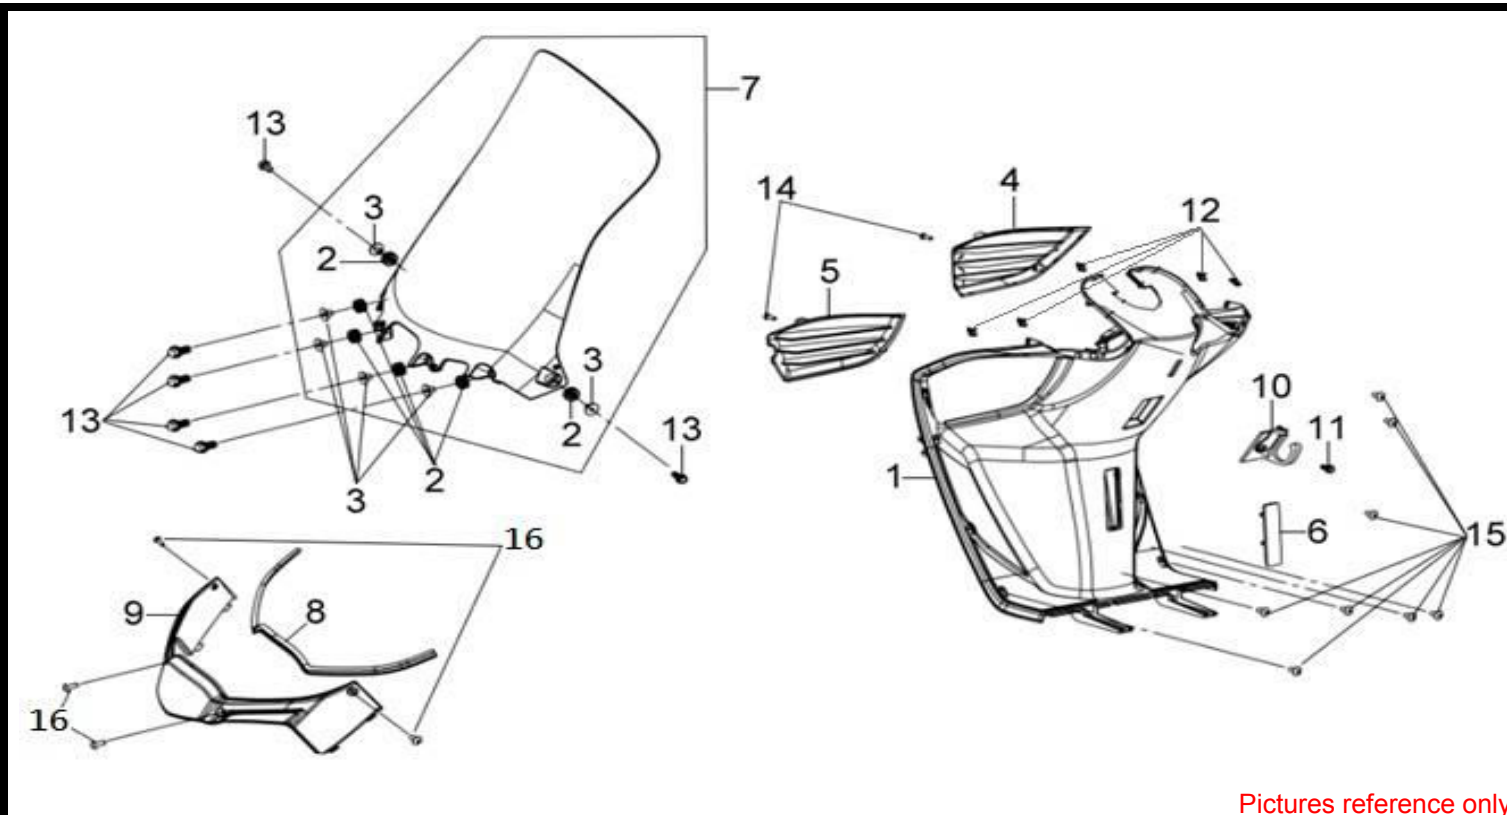

Pictures reference only

PARTS NUMBER		DESCRIPTION	QTY	EFFECTIVE DATE
1	64304-LVA-000-KA	INNER COVER BK-001U	1	
1.1	87505-LWA-000	TIRE CAUTION MARK	1	
2	64304-X01-000	FR.COVER RUBBER	6	
3	67101-HMA-000	WINDSCREEN SCREW CAP	6	
4	64315-LVA-000	R.AIR OUTLET DUCT BK-001U	1	
5	64316-LVA-000	L.AIR OUTLET DUCT BK-001U	1	
6	64318-H6B-010-KA	FRAME NUMBER LID(BK-001U)	1	
7	6710A-LVA-900	WIND SCREEN SET	1	
8	67111-LVA-010	WIND SCREEN GARNISH RUB.SEAL	1	
9	67110-LVA-000-IL	WIND SCREEN GARNISH GY-7450U	1	
10	81132-HY1-000-KA	LUGGAGE HOOK BK-001U	1	
11	93404-06012-07	WASHER BOLT 6*12	1	
12	90308-X04-000	SPECIAL NUT 5mm	5	
13	90119-A1A-000	WASHER SCREW 5X22	6	
14	93903-35380	TAPPING SCREW 5X16	2	
15	93903-45380	TAPPING SCREW 5X16	8	
16	93903-44380	TAP SCR 4X12	4	

※ Please check the color & stripe information according to the color index !