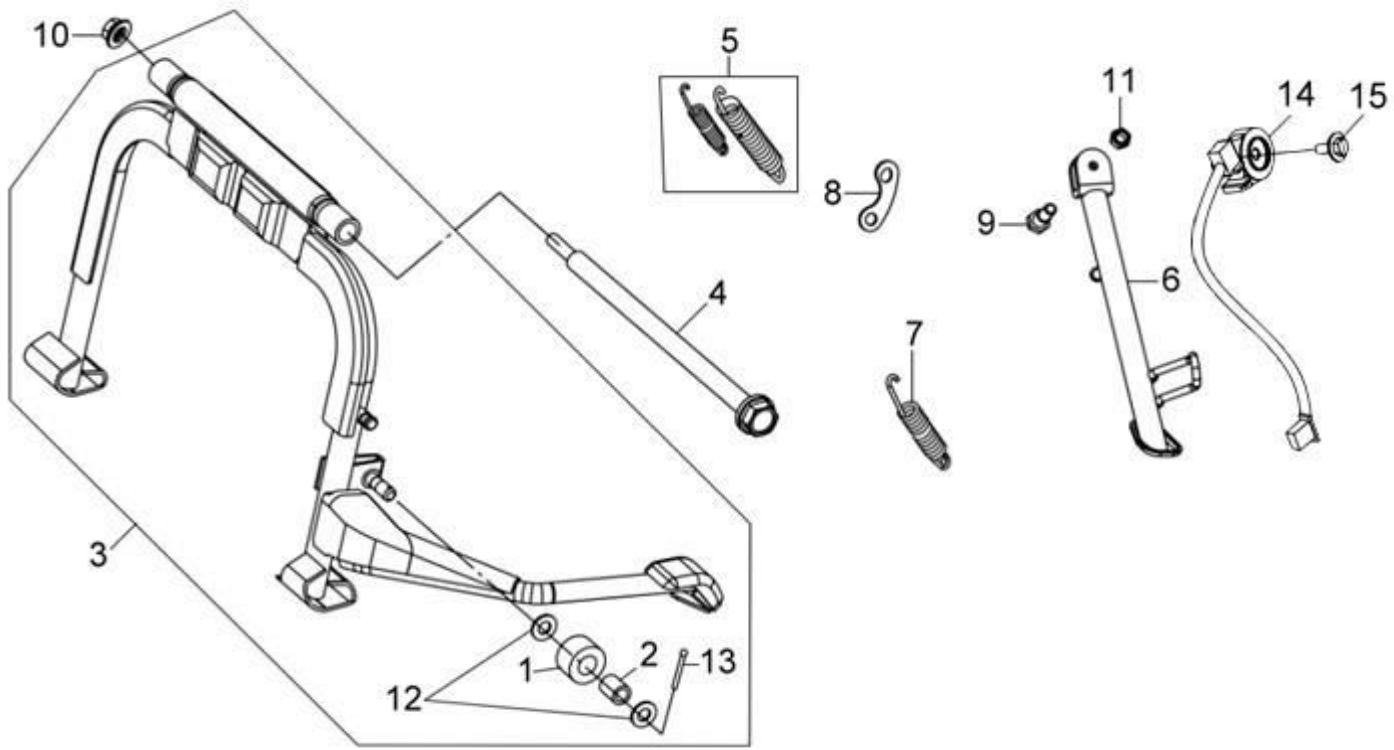

Pictures reference only

PARTS NUMBER	DESCRIPTION	QTY	EFFECTIVE DATE
1	50505-H3A-000	1	
2	50506-H3A-000	1	
3	5050A-LVA-000	1	
4	50512-H6B-000	1	
5	5052A-H9A-000	1	
6	50530-LVA-100	1	
7	5053A-HMA-000	1	
8	50542-M70-000	1	
9	90108-HMA-000	1	
10	90304-M9Q-000	1	
11	94030-08080	1	
12	94102-08800	2	
13	94201-25200	1	
14	36500-HMA-900-E6	1	
15	93404-06016-07	1	

※ Please check the color & stripe information according to the color index !