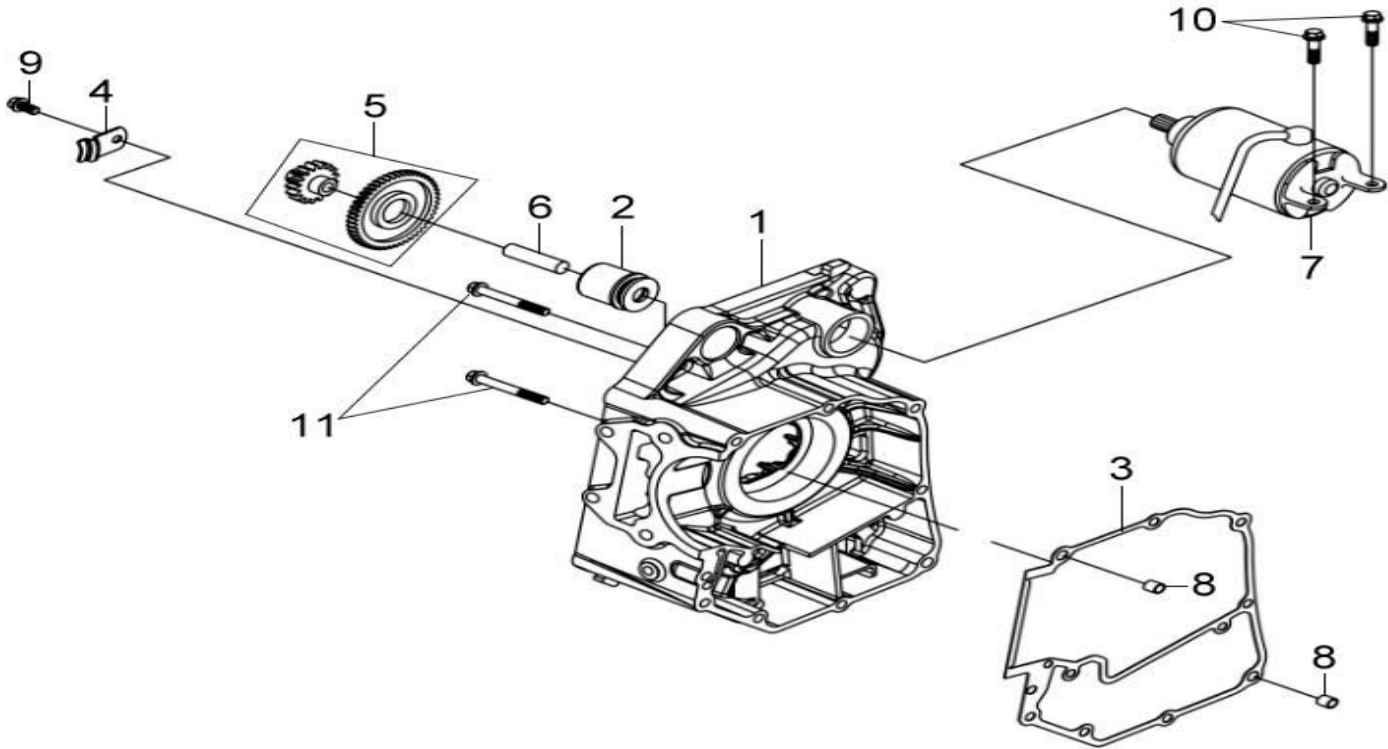

Pictures reference only

PARTS NUMBER		DESCRIPTION	QTY	EFFECTIVE DATE
1	11100-H9B-010	R. CRANK CASE COMP	1	
2	11102-H01-310	R.CRANK CASE BUSH 62MM	1	
3	11191-H9A-000	CRANK CASE GASKET	1	
4	14151-H9A-000	CAM CHAIN SET PLATE	1	
5	28100-H9A-000	STARER RED.GEAR COMP	1	
6	28102-H9A-000	STARTER RED.GEAR SHAFT	1	
7	31200-HLA-000	START MOTOR ASSY.	1	
8	94301-08140	DOWEL PIN 8X14	2	
9	96001-06012-08	FLANGE BOLT SH 6X10	1	
10	96001-06022-00	FLANGE BOLT SH 6X22	2	
11	96001-06050-00	FLANGE BOLT SH 6X50	2	

※ Please check the color & stripe information according to the color index !