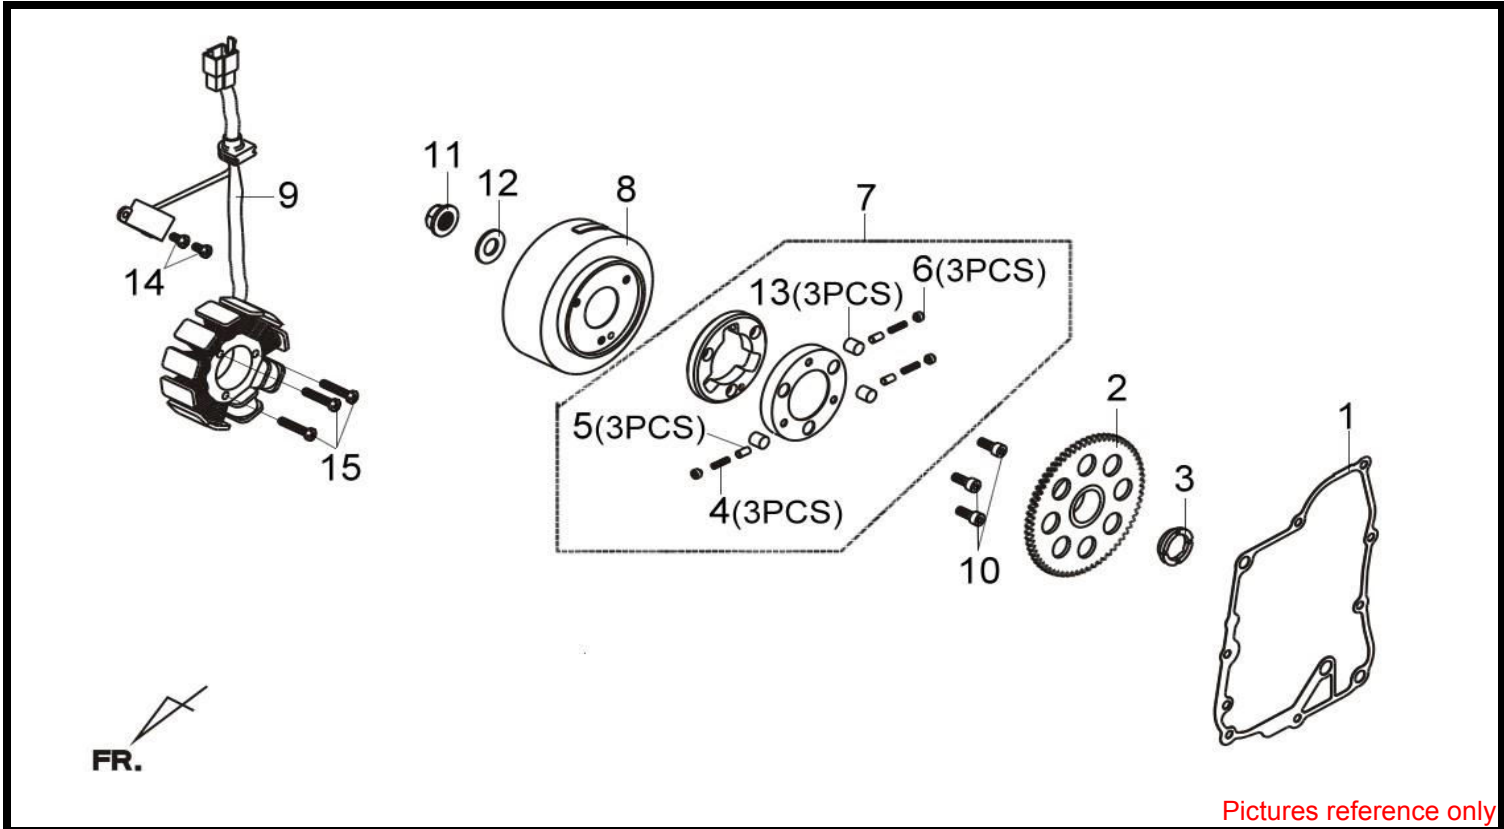

Pictures reference only

PARTS NUMBER	DESCRIPTION	QTY	EFFECTIVE DATE
1	11394-H9A-000	1	
2	28110-H9A-000	1	
3	28115-H9A-000	1	
4	28125-426-000	3	
5	28126-M9Q-000	3	
6	28129-M9Q-300	3	
7	2812A-V01-000	1	
8	31110-LVA-000	1	
9	31120-LVA-000	1	
10	90004-M9Q-000	3	
11	90201-KR8-751-M1	1	
12	90401-KJ9-000	1	
13	91101-X06-000	3	
14	93500-05016-0A	2	
15	93500-05035-0A	3	

※ Please check the color & stripe information according to the color index !