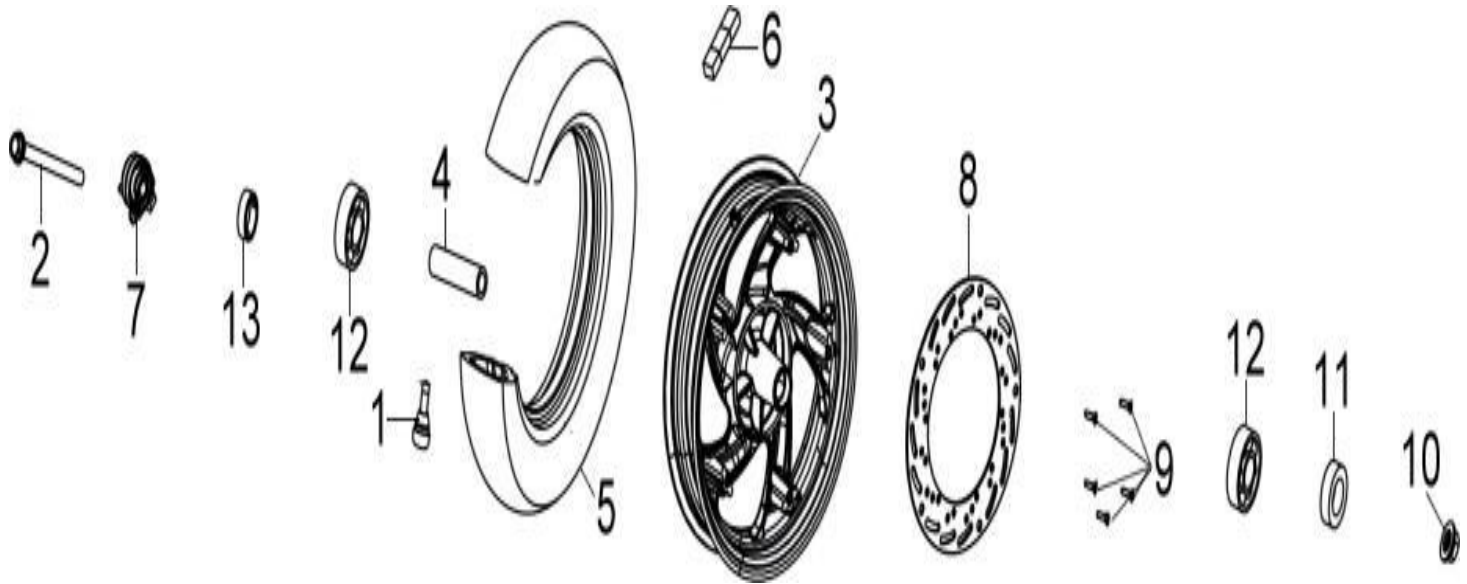

Pictures reference only

PARTS NUMBER	DESCRIPTION	QTY	EFFECTIVE DATE
1	42753-KBN-902 VALVE RIM	1	
2	44301-G22-900 FR.WHEEL AXLE	1	
3	44601-LVA-000-KB1 FR CAST WHEEL COMP BK-001C	1	
4	44620-H3A-000 FR. AXLE DISTANCE COLLAR	1	
5	1T011109013-4PR-6029 FR. TIRE	1	
6	44720-H9A-000 BALANCE WEIGHT	1	
7	44800-LVA-000-KB SPDMT.GEAR BOX ASSY(BLACK)	1	
8	45121-H3A-000 FR. BRAKE DISK	1	
9	90105-KR3-000 FR. DISK BOLT 8X24	5	
10	90306-M9Q-000 SELF LOCK NUT 12MM	1	
11	90754-M9Q-000 DUST SEAL 20*32*5	1	
12	90912-M9Q-000 RADIAL BALL BRG. 6201(U)	1	
13	91258-M9Q-000 SEAL SPEDMT. GEAR BOX	1	

※ Please check the color & stripe information according to the color index !