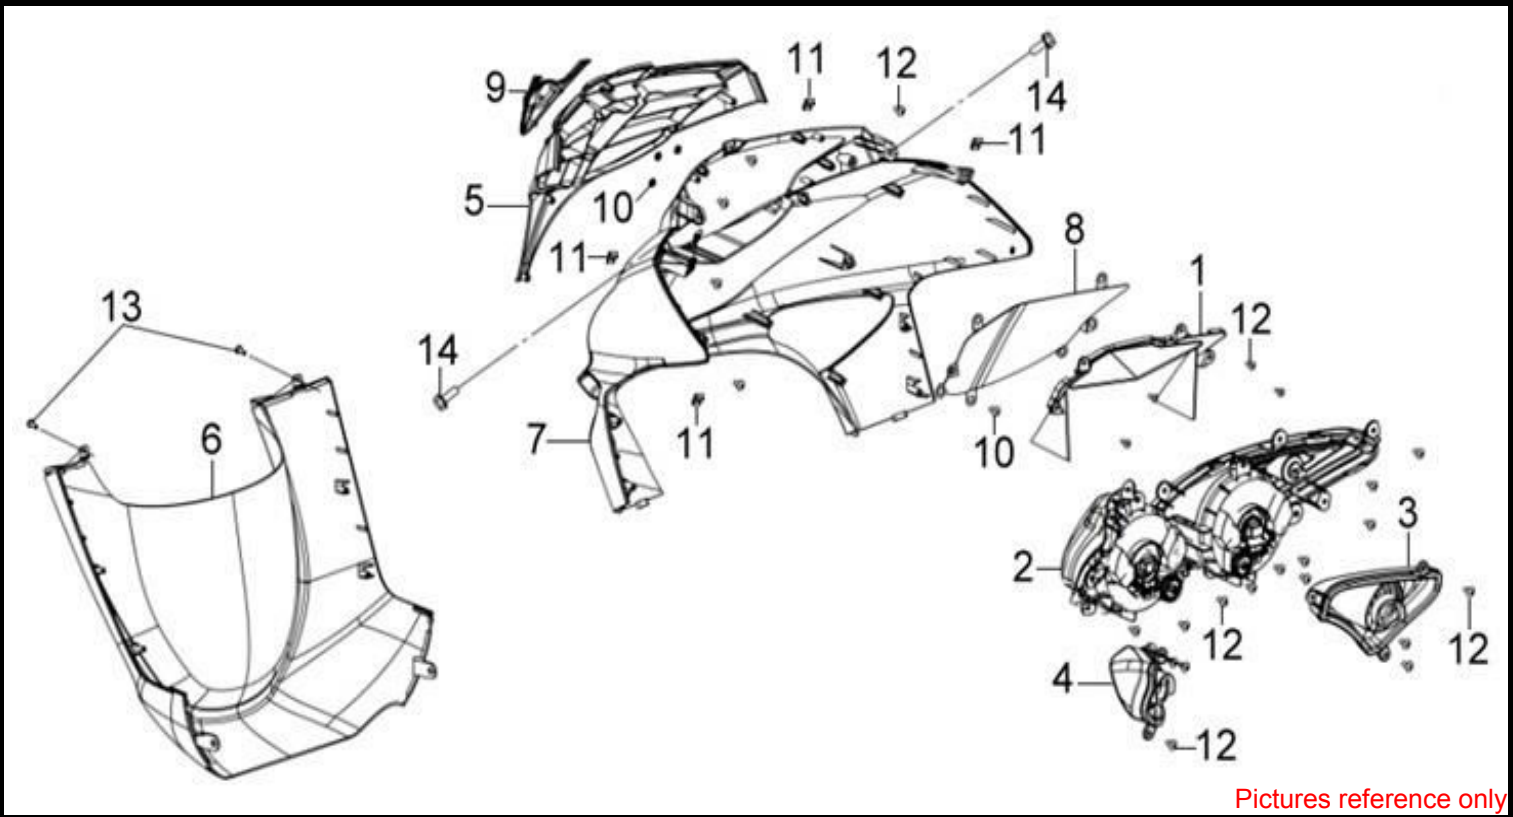

Pictures reference only

PARTS NUMBER		DESCRIPTION	QTY	EFFECTIVE DATE
1	19200-LVA-000	RADIATOR INLET AIR DUCT	1	
2	3310A-LVA-100	HEAD LIGHT SET	1	
2.1	34901-LVA-000	HEAD LIGHT BULB (H11/55W)	2	
2.2	34908-M70-000	POSITION BULB 12V-5W (E)	2	
2.3	33100-LVA-000	R. HEAD LIGHT ASSY	1	
2.4	33150-LVA-000	L. HEAD LIGHT ASSY	1	
3	33400-LVA-010	R WINKER ASSY	1	
3.1	34905-HMA-000	BULB WINKER 12V/21W	1	
4	33450-LVA-010	L WINKER ASSY	1	
4.1	34905-HMA-000	BULB WINKER 12V/21W	1	
5	50611-LVA-000-IL	FR. COVER GARNISH(GY-7450U)	1	
6	50615-LVA-000-QU	FR UNDER SPOILER WH-300P	1	
6	50615-LVA-000-JH	FR. UNDER SPOILER(BK-001UL)	1	
6	50615-LVA-000-JG	FR UNDER SPOILER BK-433S	1	
6	50615-LVA-000-IL	FR UNDER SPOILER GY-7450U	1	
6	50615-LVA-000-GI	FR UNDER SPOILER GY-010U	1	
6	50615-LVA-000-IP	FR UNDER SPOILER GY-517S	1	

※ Please check the color & stripe information according to the color index !