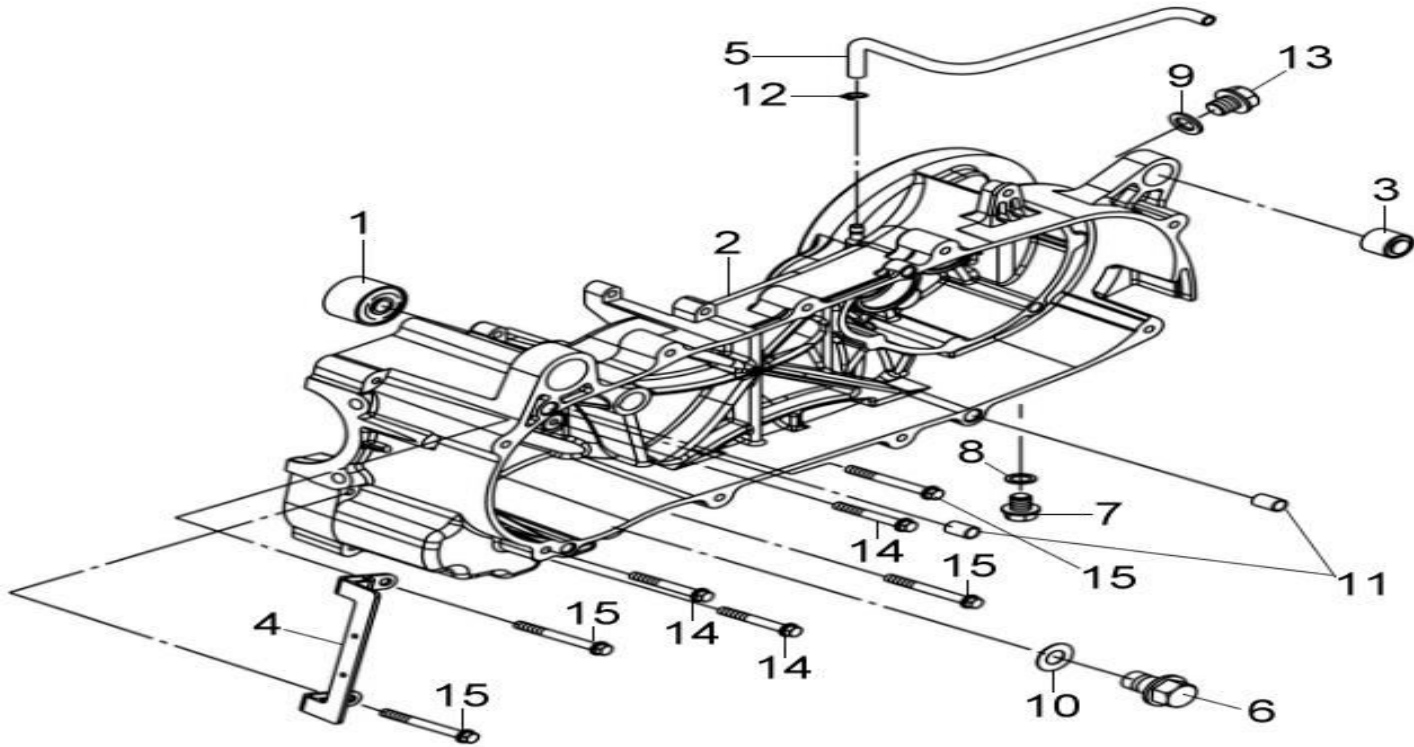

Pictures reference only

PARTS NUMBER	DESCRIPTION	QTY	EFFECTIVE DATE
1	11102-H9A-300 ENG. HANGER RUB. BUSH	1	
2	11200-H9B-010 L. CRANK CASE COMP	1	
3	11203-M9Q-300 RR.CUSHION RUBBER BUSH	1	
4	11208-HLK-010 IGNITION COIL STAY	1	
5	11221-LTA-000 MISSION BREATHER TUBE	1	
6	90002-H94-000 DRAIN PLUG BOLT	1	
7	90103-M9Q-000 SPECIAL BOLT 8MM	1	
8	90474-M9Q-000 WASHER 8X17	1	
9	90481-M9Q-000 PLAIN WASHER 10.2MM	1	
10	94109-12000 DRAIN PLUG WASHER 12MM	1	
11	94301-08140 DOWEL PIN 8X14	2	
12	95002-02080 BREATHER TUBE CLIP B8	1	
13	95701-10012-00 FLANGE BOLT 10X12	1	
14	96001-06050-00 FLANGE BOLT SH 6X50	3	
15	96001-06055-00 BOLT FLANGE SH 6X55	4	

※ Please check the color & stripe information according to the color index !