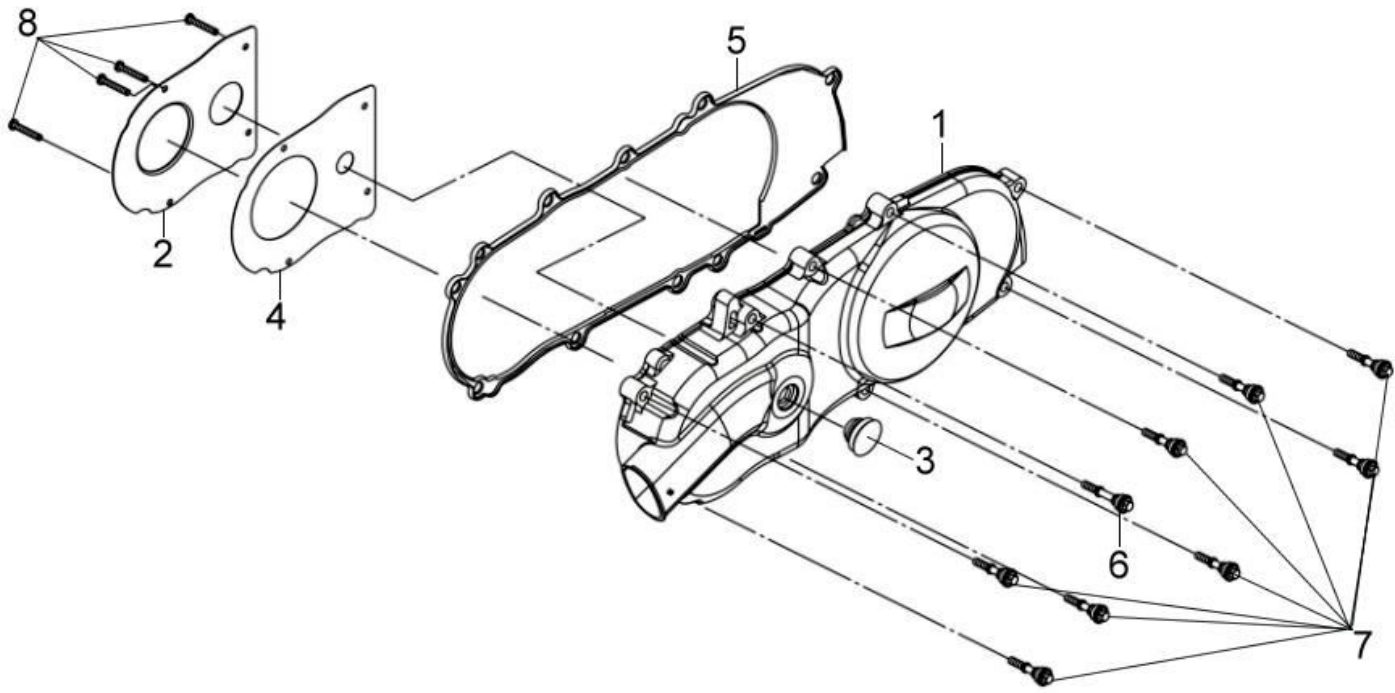

Pictures reference only

PARTS NUMBER		DESCRIPTION	QTY	EFFECTIVE DATE
1	11341-H9A-000-IL	L CASE COVER GY-7450U	1	
2	11346-H9A-000	L. COVER PLATE	1	
3	11348-LTA-000	GROMMET	1	
4	11349-H9A-002	L. COVER PLATE GASKET	1	
5	11395-H9A-000	L. CRANK CASE COVER GASKET	1	
6	9000A-M9Q-000	SPECIAL BOLT 6X57	1	
7	9000B-M9Q-000	SPECIAL BOLT 6X37	8	
8	93500-05012-0H	PAN SCREW 5X12	4	

※ Please check the color & stripe information according to the color index !