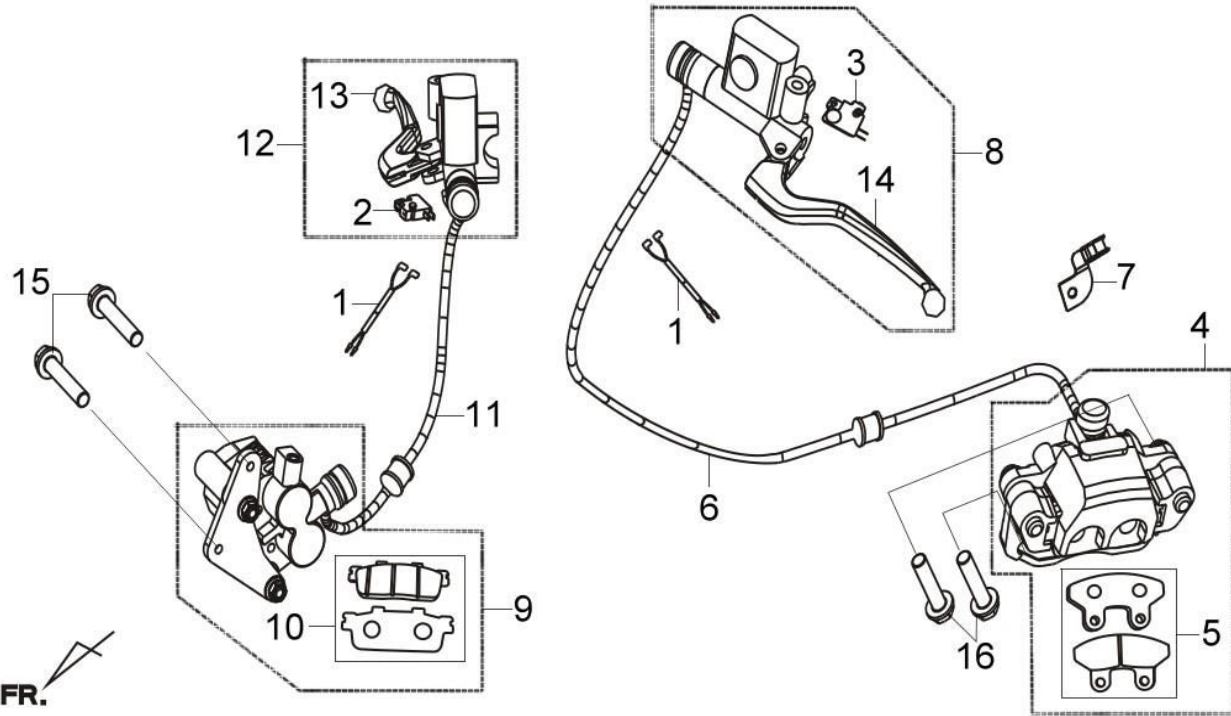

Pictures reference only

PARTS NUMBER	DESCRIPTION	QTY	EFFECTIVE DATE
1 32106-H9A-000	SUB. HANRESS	2	
2 35340-L6C-000	FR. HANDLE STOP SW.	1	
3 35350-L6C-000	RR. HANDLE STOP SW.	1	
4 43100-HNA-000	RR. CALIPER ASSY	1	
5 43105-HMA-000-A	RR. BRAKE PAD SET	1	
6 43126-LVM-000	RR.BRAKE HOSE COMP	1	
7 43156-LVM-000	BRAKE HOSE CLAMP	1	
8 43500-H9L-000	RR.MASTER CYL. ASSY	1	
9 45100-H3A-700-SO	FR. CALIPER ASSY. S-421S	1	
10 45105-H3A-700-A	BRAKE PAD SET	1	
11 45126-LVA-000	FR.BRAKE HOSE COMP	1	
12 45500-H9L-000	FR. MASTER CYLINDER ASSY	1	
13 53175-HLB-000	R.STEERING HANDLE LEVER	1	
14 53178-HLB-000	L.HANDLE LEVER	1	
15 90104-H9A-000	FLANGE BOLT 8X45	2	
16 90106-H21-900	FLANGE BOLT 8X34	2	

※ Please check the color & stripe information according to the color index !