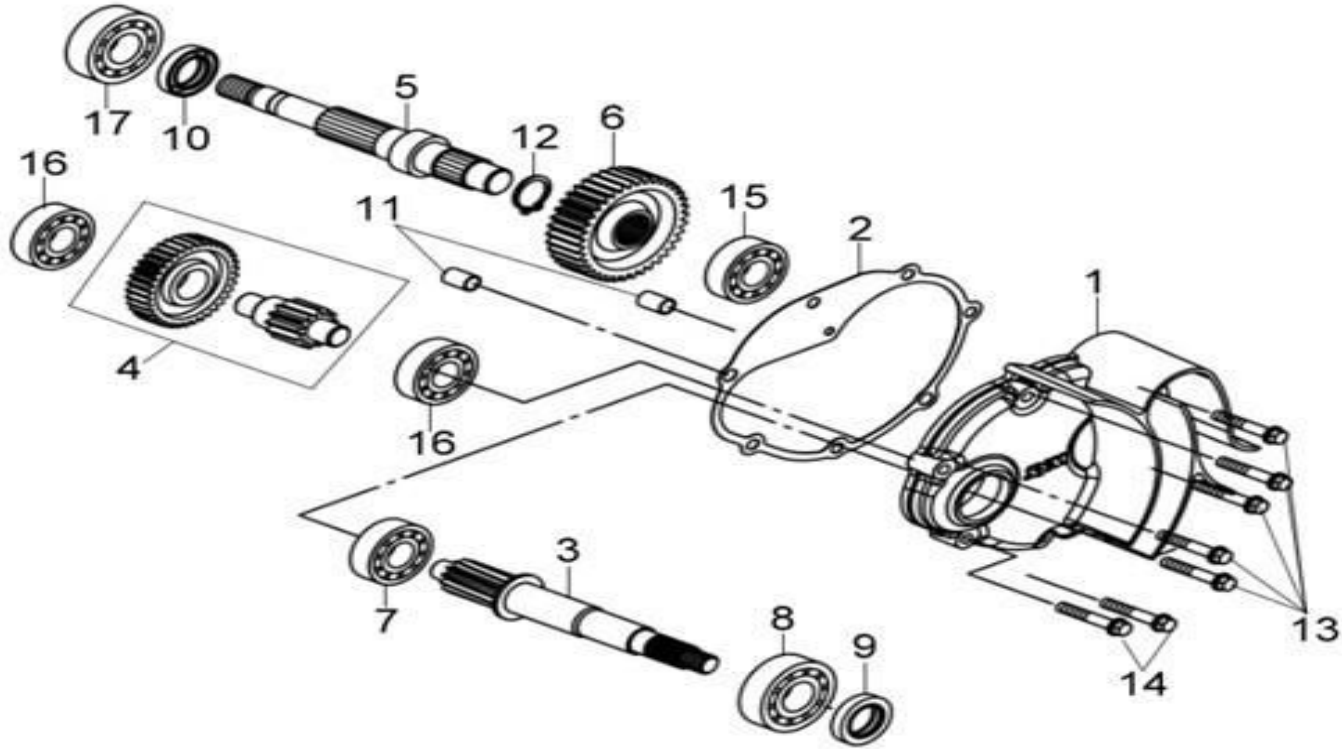

Pictures reference only

PARTS NUMBER		DESCRIPTION	QTY	EFFECTIVE DATE
1	21301-H9A-000	MISSION COVER	1	
2	21395-M92-002	MISSION COVER GASKET	1	
3	23411-H9B-010	DRIVE SHAFT(15T)	1	
4	23420-M92-000	COUNTER SHAFT COMP 43T/14T	1	
5	23431-H9A-000	FINAL SHAFT	1	
6	23432-M92-000	FINAL GEAR	1	
7	91003-M8Q-000	RADIAL BALL BRG.CSB301JR2	1	
8	91104-KN7-670	RADIAL BALL BRG CSB204JR2	1	
9	91202-M9Q-300	OIL SEAL 20X32X6	1	
10	91255-GE0-003	OIL SEAL 27X42X7	1	
11	94301-08140	DOWEL PIN 8X14	2	
12	94510-20000	EX. CIR CLIP 20MM	1	
13	96001-06030-08	FLANGE SH BOLT 6X30	5	
14	96001-06035-08	FLANGE BOLT SH 6X35	2	
15	96100-62033-10	RAD.BRG.BALL	1	
16	96100-63013-00	RAD.BALL.BRG 6301T C3	2	
17	96150-60043-10	RADIAL BALL BEARING6004LLU	1	

※ Please check the color & stripe information according to the color index !