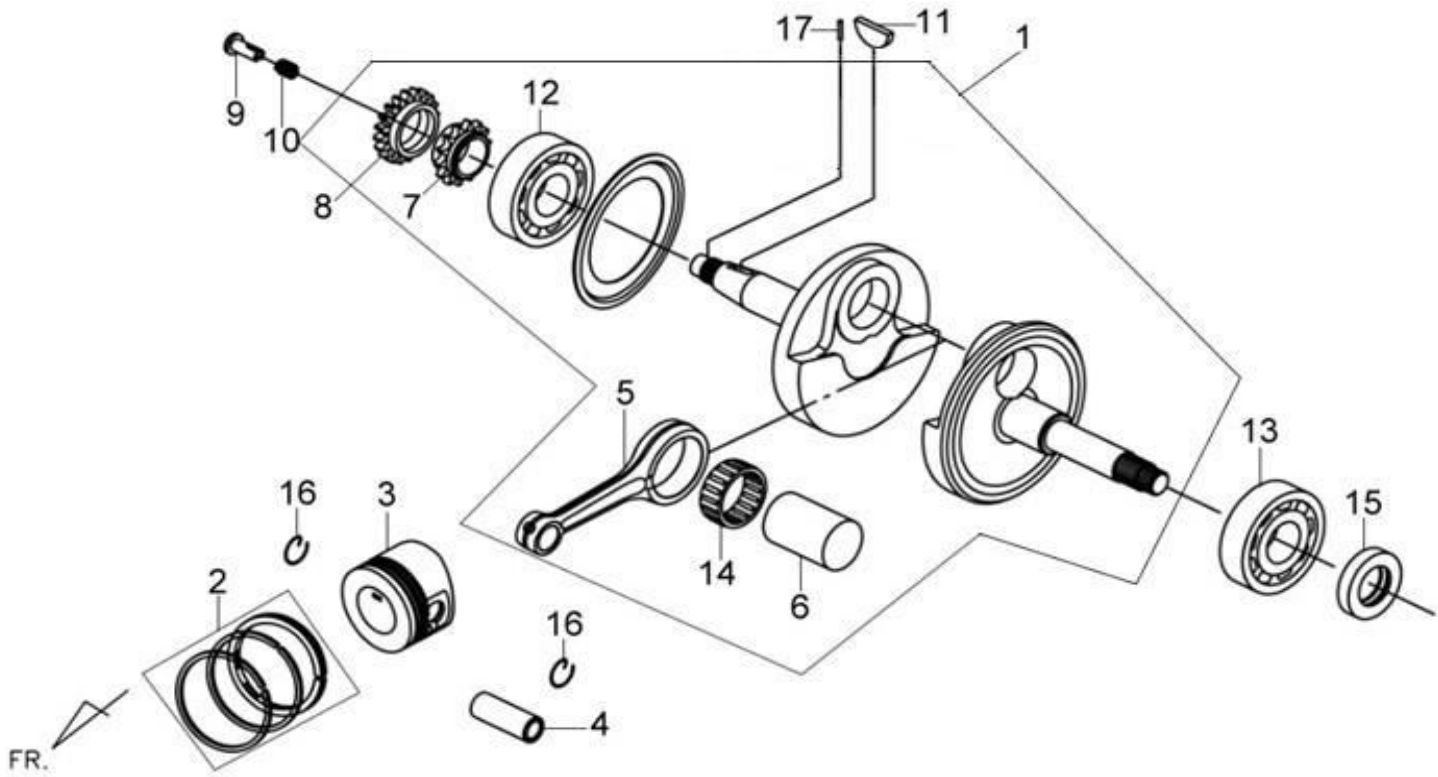

Pictures reference only

PARTS NUMBER	DESCRIPTION	QTY	EFFECTIVE DATE
1 13000-LTA-300	CRANK SHAFT COMP	1	
2 13010-HLA-000	PISTON RING SET	1	
3 13101-HLA-000	PISTON	1	
4 13111-M4Q-000	PISTON PIN 15X43M/M	1	
5 13201-HLA-000	CONNECTING ROD	1	
6 13381-HGC-000	CRANK PIN	1	
7 14311-H9A-300	TIMING SPROCKET	1	
8 15134-HHA-000	OIL PUMP DRIVE SPROCKET	1	
9 15441-149-000	OIL THROUGE	1	
10 15447-149-000	OIL THROUGESPRING	1	
11 90701-HB6-010	WOODRUFF KEY 25X14X4	1	
12 91001-H9A-000	RADIAL BALL BRG. 6305JR2	1	
13 91002-H9A-000	BALL BRG. TMB3/28X2JR2V4	1	
14 91101-HLA-000	NEEDLE BRG. PK30X38X13.8X1	1	
15 91261-415-003	OIL SEAL 25X40X8	1	
16 94601-15000	PISTON PIN CLIP 15MM	2	
17 96220-20118	ROLLER 2X11.8	1	

※ Please check the color & stripe information according to the color index !