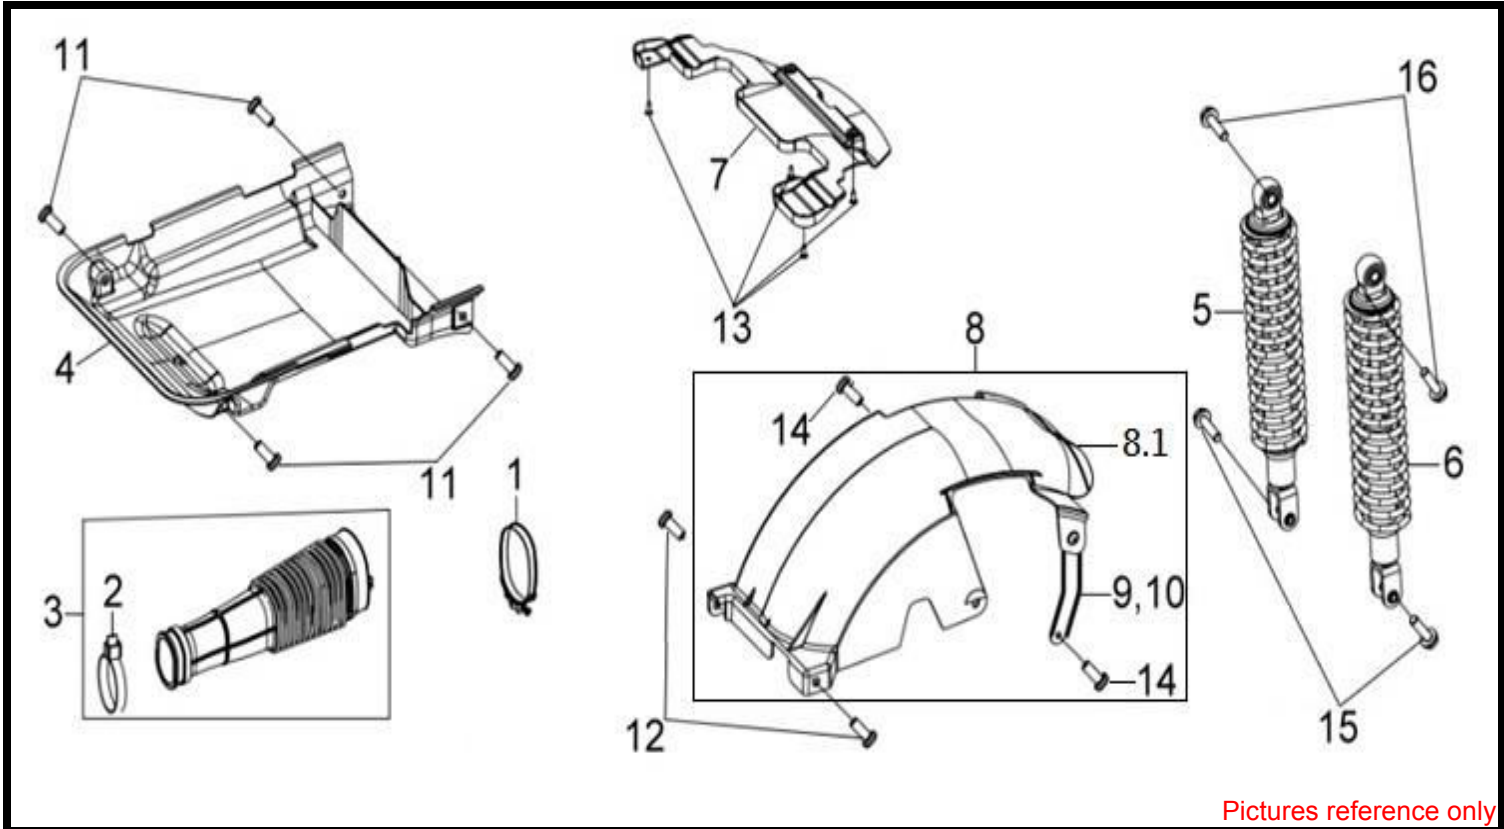

Pictures reference only

PARTS NUMBER	DESCRIPTION	QTY	EFFECTIVE DATE
1	11346-M9Q-000	1	
2	17242-M9Q-000	1	
3	1940A-H9A-000	1	
4	50613-H9A-000-KA	1	
5	52400-LVA-000-KB	1	
6	52450-LVA-000-KB	1	
7	80101-LVA-000	1	
8	8010B-H9A-904	1	
8.1	80102-H9A-904	1	
9	80110-H9A-000	1	
10	80111-H9A-000	1	
11	90111-M9Q-800	4	
12	90111-M9Q-900	2	
13	95801-06012-08	4	
14	93894-06012-07	2	
15	95801-08035-07	2	
16	95801-10040-08	2	

※ Please check the color & stripe information according to the color index !