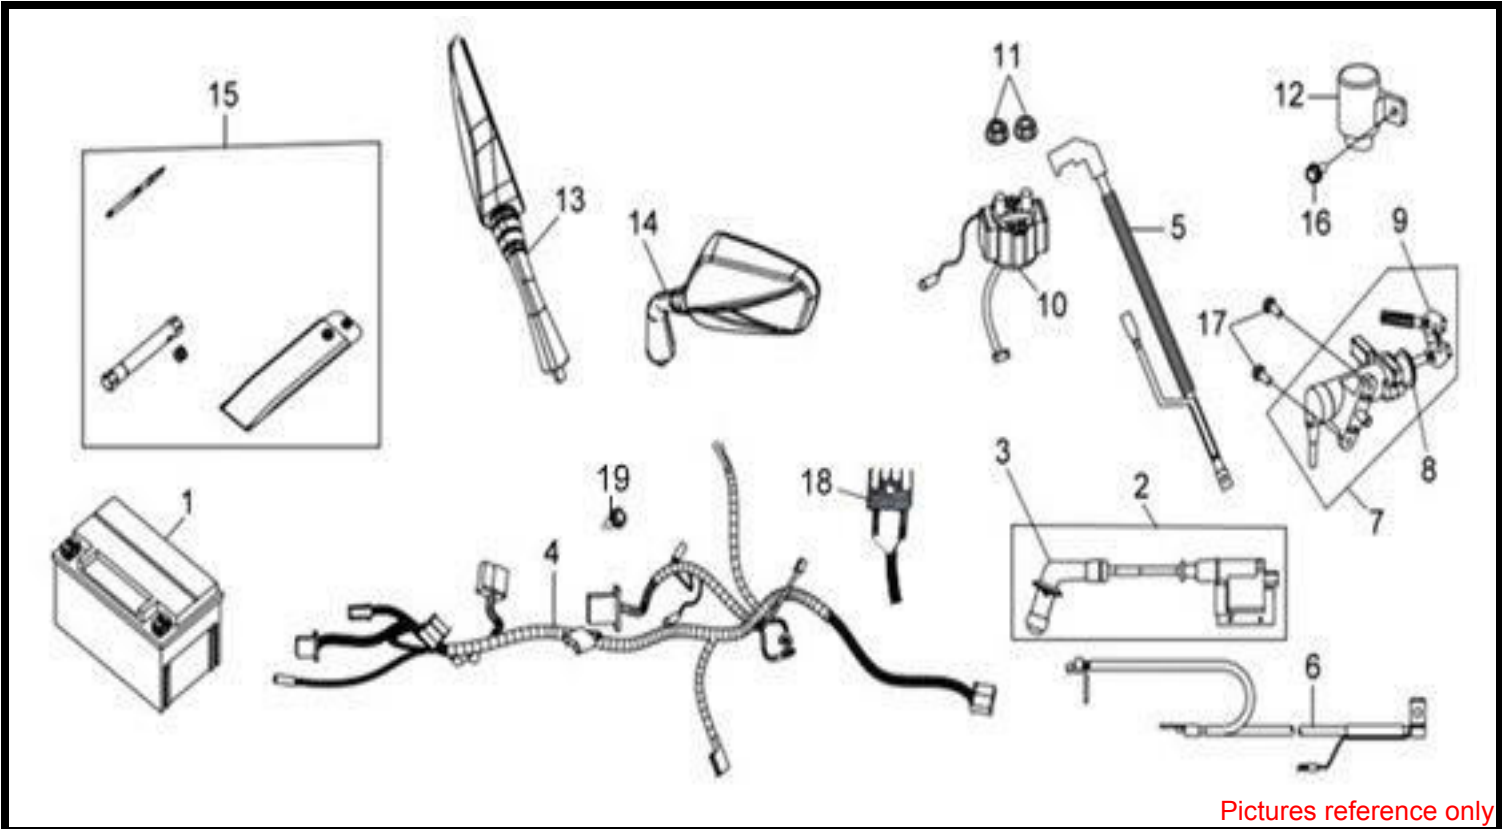

Pictures reference only

PARTS NUMBER		DESCRIPTION	QTY	EFFECTIVE DATE
1	1Y01KV701-Y	BATTERY ASSY YTX9-BS(SYM)	1	
2	3051A-HLK-000	IGN. COIL ASSY	1	
3	30700-H5B-000	NOISE SUPP. CAP ASSY	1	
4	32100-LVA-200	WIRE HARNESS	2	
5	32411-H9A-000	BATTERY CABLE	1	
6	32412-H9A-000	CABLE EARTH	1	
7	35010-LVA-010	KEY SET	1	
8	35101-LVA-000	LOCK CAP (EM72-203D)	1	
9	35111-H9B-000-A	KEY COMP	1	
10	35850-H6B-000	START MAG. SET	1	
11	35859-M9Q-000	STAR MAG. SW NUT	2	
12	38301-RFA-000-E6	WINKER RELAY COMP	1	
13	88110-LVA-000	R.BACK MIRROR ASSY	1	
14	88120-LVA-000	L.BACK MIRROR ASSY	1	
15	89010-M92-000	TOOL SET	1	
16	95801-06012-08	FLANGE BOLT	1	
17	95801-06016-08	FLANGE BOLT 6X16	2	
18	31700-M46-000	SILICON RECT. COMP	1	
19	90110-FYA-000	FLANGE BOLT 6X14	1	

※ Please check the color & stripe information according to the color index !