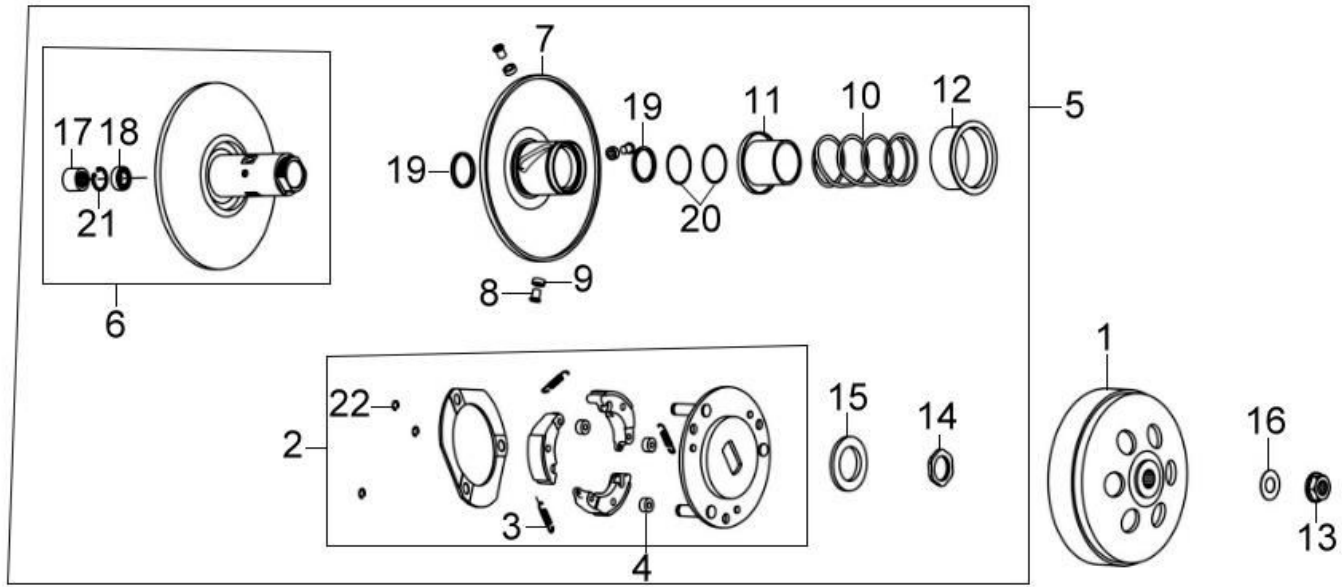

Pictures reference only

PARTS NUMBER		DESCRIPTION	QTY	EFFECTIVE DATE
1	22101-X06-000	CLUTCH OUTER	1	
2	22300-H93-000	DRIVEN PULLEY ASSY	1	
3	22401-X06-000	CLUTCH SPRING	3	
4	22804-M9Q-000	CLUTCH DAMPER RUBBER	3	
5	23010-H93-000	DRIVEN PULLEY ASSY	1	
6	23200-M4Q-000	DRIVEN FACE ASS'Y	1	
7	23220-H9A-000	MOVABLE DRIVEN FACE COMP	1	
8	23225-M9Q-000	GUIDE PIN	3	
9	23226-M9Q-000	GUIDE ROLLER	3	
10	23233-KN7-670	DRIVEN FACE SPRING	1	
11	23237-KG8-900	SEAL COLLAR	1	
12	23238-M9Q-000	SPRING COLLAR	1	
13	90203-M9Q-000	FLANGE NUT 12MM	1	
14	90202-M9Q-000	SPECIAL NUT 28MM	1	
15	90403-KN7-670	THRUST WASHER 28X44X1.5	1	
16	90441-KV7-900	WASHER 12.2X29X2.5	1	
17	91001-H6T-300	NEEDLE BEARING 20X29X18	1	
18	91002-H6B-300	BALL BEARING 6902LUC3/4E	1	
19	91211-M8Q-000	DRIVEN FACE SEAL 34X41X4	2	
20	91384-M9Q-000	O-RING 38.8X1.9	2	
21	94520-28000	IN. CIR. CLIP 28MM	1	
22	94540-07010	E-RING 7MM	3	

※ Please check the color & stripe information according to the color index !