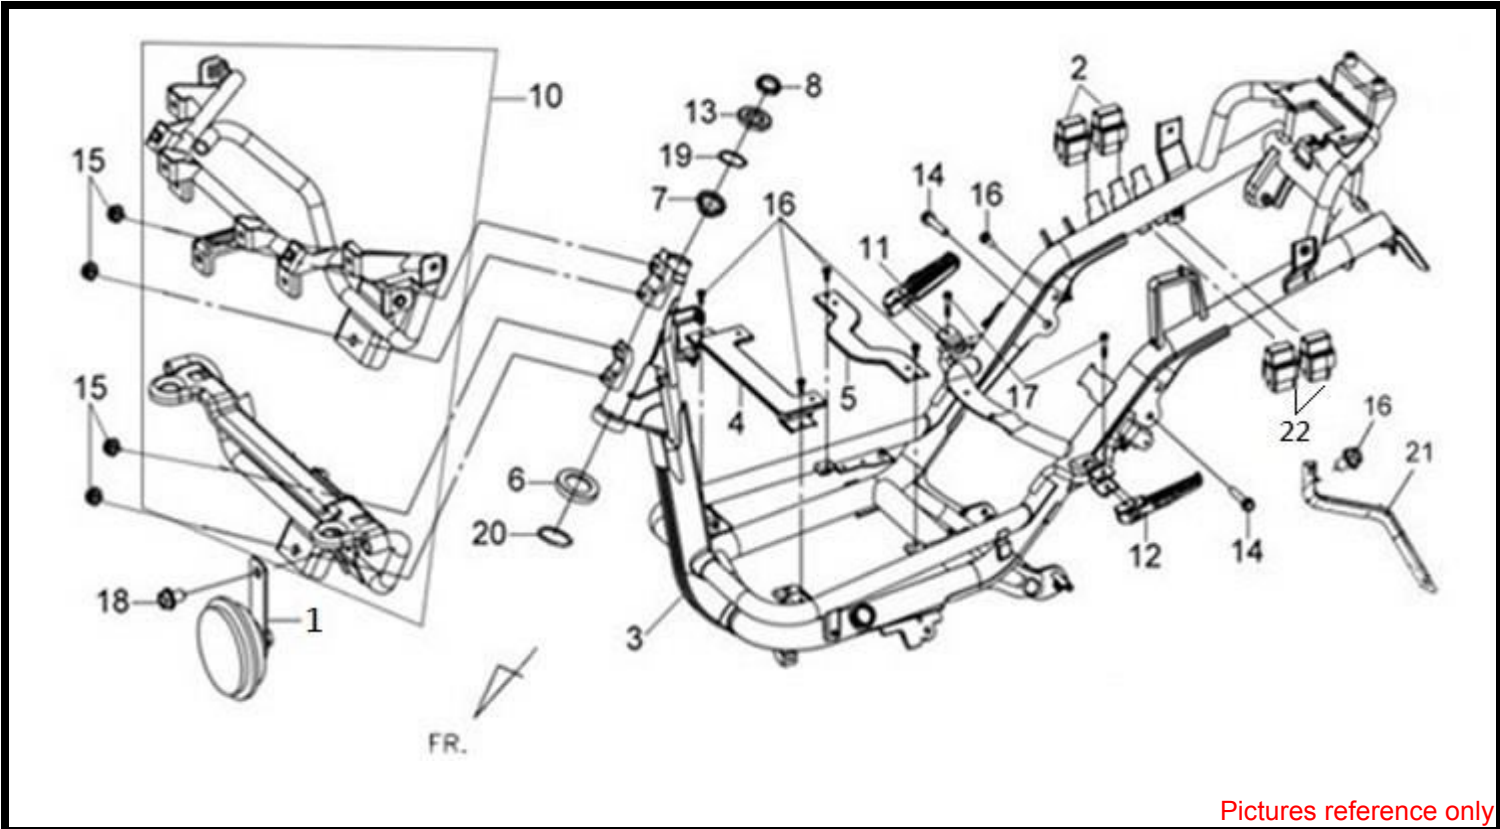

Pictures reference only

PARTS NUMBER	DESCRIPTION	QTY	EFFECTIVE DATE
1 38110-H9A-000	HORN COMP	1	
2 3850A-HLA-010	ELEC RELAY ASSY	2	
3 50100-LV1-000	FRAME BODY COMP. BK-001C	1	
4 50140-H9A-000	FLOOR PLATE A COMP	1	
5 50141-LVA-000	FLOOR PLATE B COMP	1	
6 50301-G02-000	STRG BALL RACE	1	
7 50301-M9Q-000	RACE UP STRG BALL	1	
8 50306-M9Q-000	STRG. STEM LOCK NUT	1	
10 50311-LVG-000	LOWER RADIATOR MOUNTING BRKT.	1	
11 5071A-F6B-000	R STEP BAR SET S-880S	1	
12 5071B-F6B-000	L STEP BAR SET S-880S	1	
13 53211-M9Q-000	RACE STRG TOP CONE	1	
14 90106-M9Q-900	FLANGE BOLT 10X55	2	
15 94050-08080	FLANGE NUT 8MM	4	
16 95801-06012-08	FLANGE BOLT	6	
17 95801-06040-08	BOLT FLANGE 6X40	2	
18 95801-08012-08	FLANGE BOLT 8X12	1	
19 96211-05000	STEEL BALL # 5	26	
20 96211-06000	STEEL BALL # 6 3/16	26	
21 50109-LVA-010	RR.FENDER STAY COMP	1	
22 3850A-M8Q-000	ELEC RELAY ASSY	2	

※ Please check the color & stripe information according to the color index !