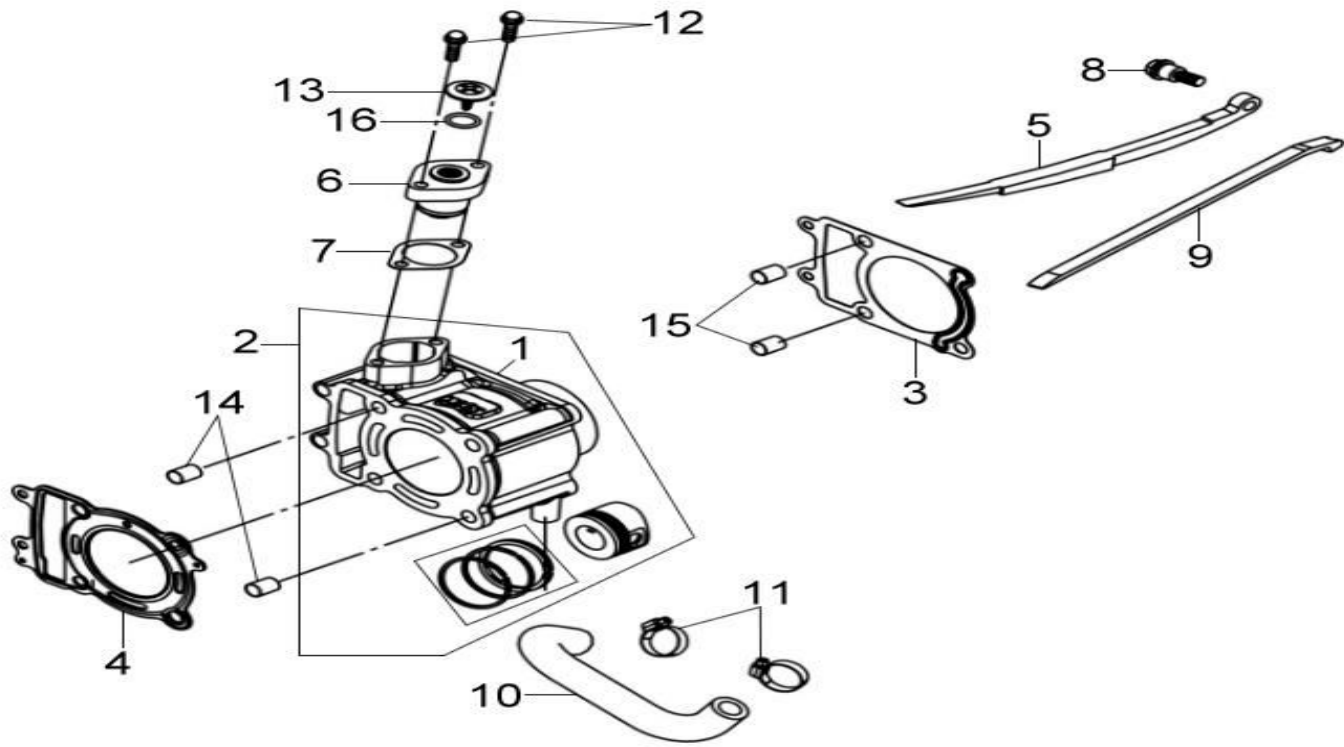

Pictures reference only

PARTS NUMBER	DESCRIPTION	QTY	EFFECTIVE DATE
1 12100-HLA-010	CYLINDER COMP	1	
2 12100-HLA-010-A	CYLINDER ASSY	1	
3 12191-HLK-000	CYLINDER GASKET	1	
4 12251-LVA-000	CYLINDER HEAD GASKET	1	
5 14510-H9A-000	CAM CHAIN TENSIONER	1	
6 14520-M9Q-000	TENSIONER LIFTER ASSY	1	
7 14523-M9Q-002	TENSIONER LIFTER GASKET	1	
8 14531-KJ9-000	CAM CHAIN TENSIONERPIVOT	1	
9 14610-KV7-900	CAM CHAIN GUIDE COMP(#4007	1	
10 19502-H9A-000	WATER HOSE B	1	
11 19505-KS6-700	WATER HOSE CLAMP A	2	
12 90001-M9Q-000	FLANGE SHF BOLT 6X22	2	
13 90005-M9Q-000	PAN SCREW 6X6	1	
14 90703-M8Q-000	DOWEL PIN 10X14	2	
15 90704-HLK-000	DOWEL PIN 11X14	2	
16 91306-M9Q-000	O-RING 1.5X9.5(NBR)	1	

※ Please check the color & stripe information according to the color index !