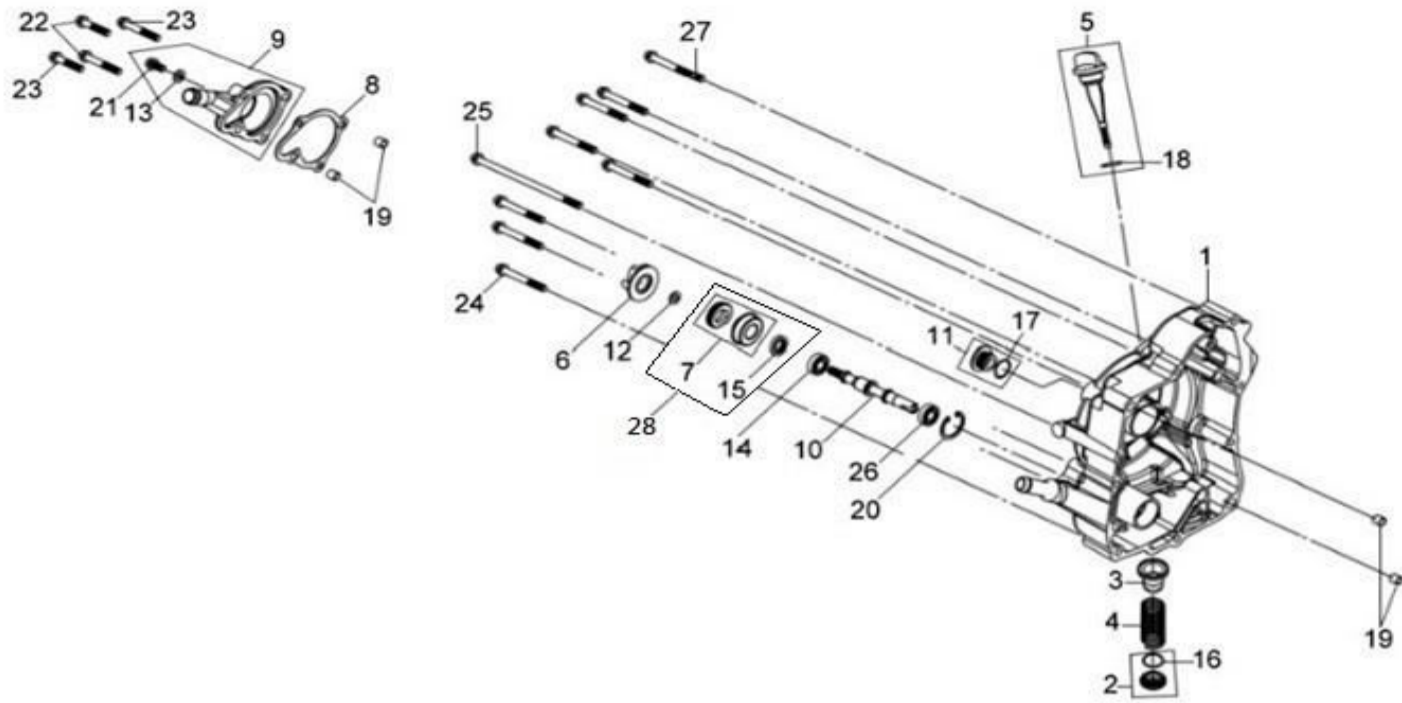

Pictures reference only

PARTS NUMBER	DESCRIPTION	QTY	EFFECTIVE DATE
1 11330-LVA-000-H1	R CRANK CASE COVER COMP	1	
2 1236A-V02-000	TAPPET ADJ HOLE CAP ASSY	1	
3 15421-B9D-000	OIL FILTER SCREN	1	
4 15426-M9Q-000	OIL FILTER SCREWSPG.	1	
5 1565A-H9A-000	OIL LEVEL GAUGE ASSY	1	
6 19215-HLA-000	WATER PUMP IMPELLER	1	
7 19217-H9A-300	MECHANICAL SEAL	1	
8 19229-H9A-000	WATER PUMP GASKET	1	
9 1922A-HLA-000	WATER PUMP COVER ASSY	1	
10 19231-KJ9-010	WATER PUMP SHAFT	1	
11 9008A-H9A-000	A.C.G. CAP ASSY 14MM	1	
12 90423-KJ9-000	WASHER 7.2X13X1.2	1	
13 90478-700-000	WASHER A. 6MM	1	
14 91001-KJ9-005	RADIAL BALL BRG.6901	1	
15 91205-KF0-003	OIL SEAL 12X20X5	1	
16 91302-M9Q-000	O-RING 30.8MM	1	
17 91303-M2Q-000	O-RING	1	
18 91307-M8Q-000	O-RING 18X3	1	
19 94301-08140	DOWEL PIN 8X14	4	
20 94520-26000	CIRCLIP IN 26MM	1	
21 96001-06010-00	SH FLANGE BOLT 6X10	1	
22 96001-06022-00	FLANGE BOLT SH 6X22	2	
23 96001-06032-00	FLANGE BOLT SH 6X32	2	
24 96001-06050-00	FLANGE BOLT SH 6X50	7	
25 96001-06125-00	FLANGE BOLT SH	1	
26 96100-60000-00	RADIAL BALL BRG. 6000CM	1	
27 96001-06060-00	FLANGE BOLT SH 6X60	1	
28 19217-H9A-300-A	MECHANICAL SEAL SET	1	

※ Please check the color & stripe information according to the color index !