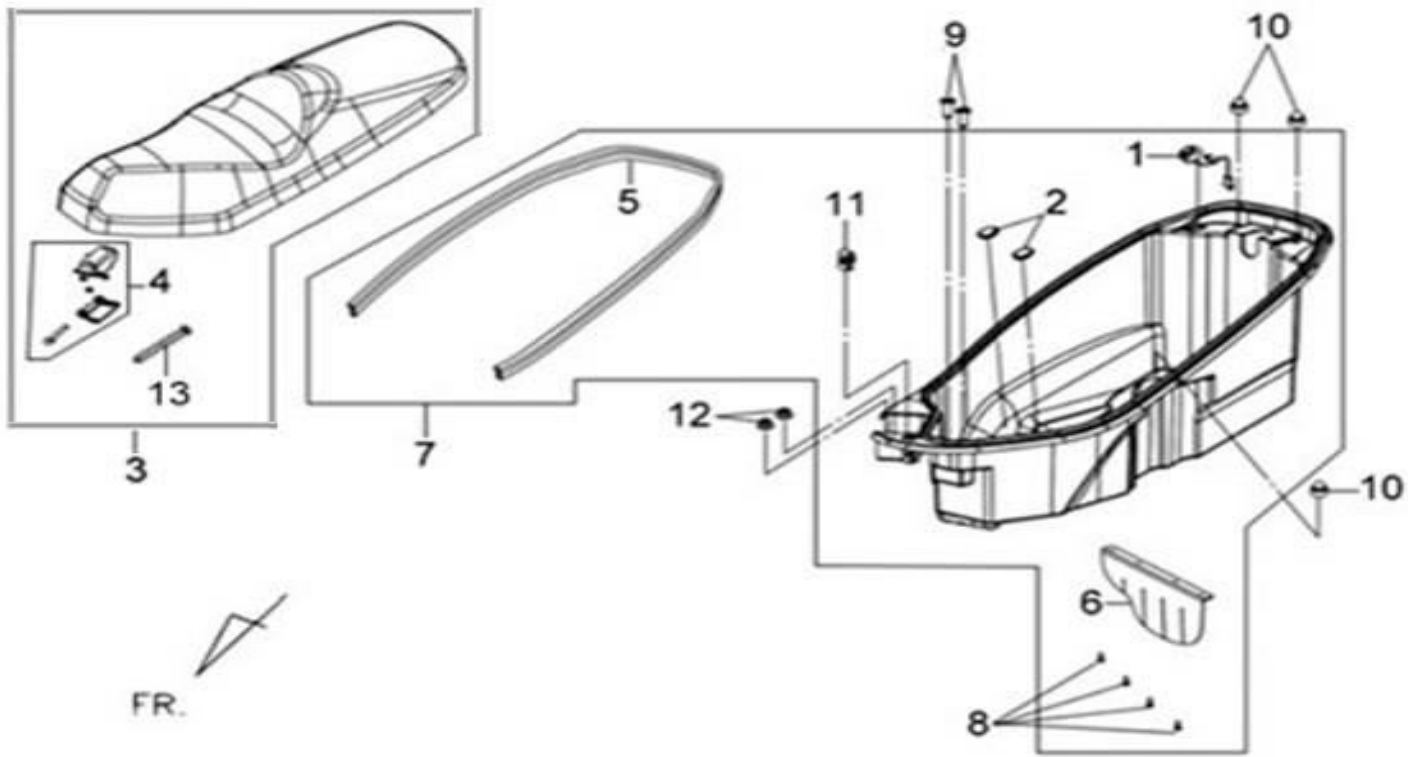

Pictures reference only

PARTS NUMBER		DESCRIPTION	QTY	EFFECTIVE DATE
1	36600-A1A-200	ENG. START CONTROL SW	1	
2	70529-M9Q-000	SIDE PANEL GROMMET	2	
3	7710A-HLR-200	DOUBLE SEAT ASSY	1	
4	77110-H9A-010	SEAT HINGE STAY A	1	
5	77115-H9A-000	SEAT RUBBER	1	
6	80105-H9A-000	CENTER SPLASH BOARD PLATE	1	
7	8126A-LVA-000-KA	LUGGAGE BOX ASSY.BK-001U	1	
8	90106-H2G-000	FLANGE BOLT 4X12	4	
9	90111-M9Q-900	FLANGE BOLT(MFZn2-C)6MM	2	
10	90301-M9Q-800	OPENSTAY NUT 6MM	3	
11	90320-GC3-000	SPRING NUT M5	1	
12	94050-06080	FLANGE NUT 6MM	2	
13	90106-H9A-000	SEAT HING PIN	1	

※ Please check the color & stripe information according to the color index !