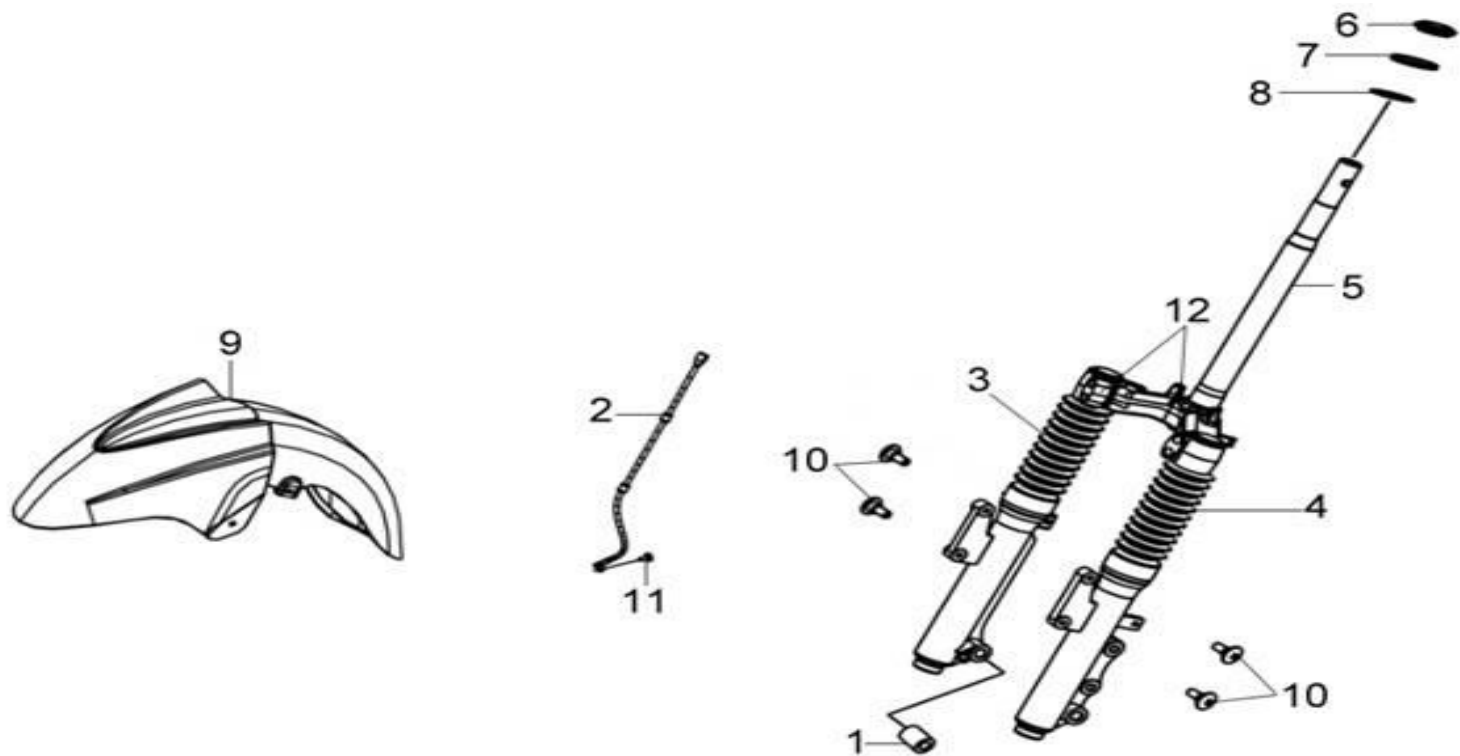

Pictures reference only

PARTS NUMBER		DESCRIPTION	QTY	EFFECTIVE DATE
1	44311-GW0-910	COLLAR FR. WHEEL SIDE	1	
2	4483A-LVA-010	SPEED SENSOR ASSY	1	
2.1	44830-LVA-010	SPEED SENSOR COMP	1	
3	51400-LVA-000-KB	FR/R.CUSHION ASSY BK-001C	1	
3.1	91255-H9A-000	R.CUSHION OIL SEAL	2	
3.2	91256-H9A-000	OIL SEAL33X46.3/51X5.6/14	2	
4	51500-LVA-000-KB	FR/L.CUSHION ASSY BK-001C	1	
4.1	91255-H9A-000	R.CUSHION OIL SEAL	2	
4.2	91256-H9A-000	OIL SEAL33X46.3/51X5.6/14	2	
5	53200-LVA-000	STEERING STEM COMP	1	
6	53212-G02-000	STRG BOTTOM CONE RACE	1	
7	53214-G02-000	STRG DUST SEAL	1	
8	53215-G02-000	DUST SEAL WASH(32.5X49)	1	
9	61100-LVA-000-QU	FR.FENDER WH-300P	1	
9	61100-LVA-000-JH	FR. FENDER(BK-001UL)	1	
9	61100-LVA-000-JG	FR.FENDER BK-433S	1	
9	61100-LVA-000-SO	FR.FENDER S-421S	1	
9	61100-LVA-000-IL	FR.FENDER GY-7450U	1	
9	61100-LVA-000-IP	FR.FENDER GY-517S	1	
10	90164-M9Q-000	SCREW SPECIAL 6mm	4	
11	93891-05018-07	WASHER SCREW 5X18	1	
12	95801-10040-08	FLANGE BOLT 10X40	4	

※ Please check the color & stripe information according to the color index !