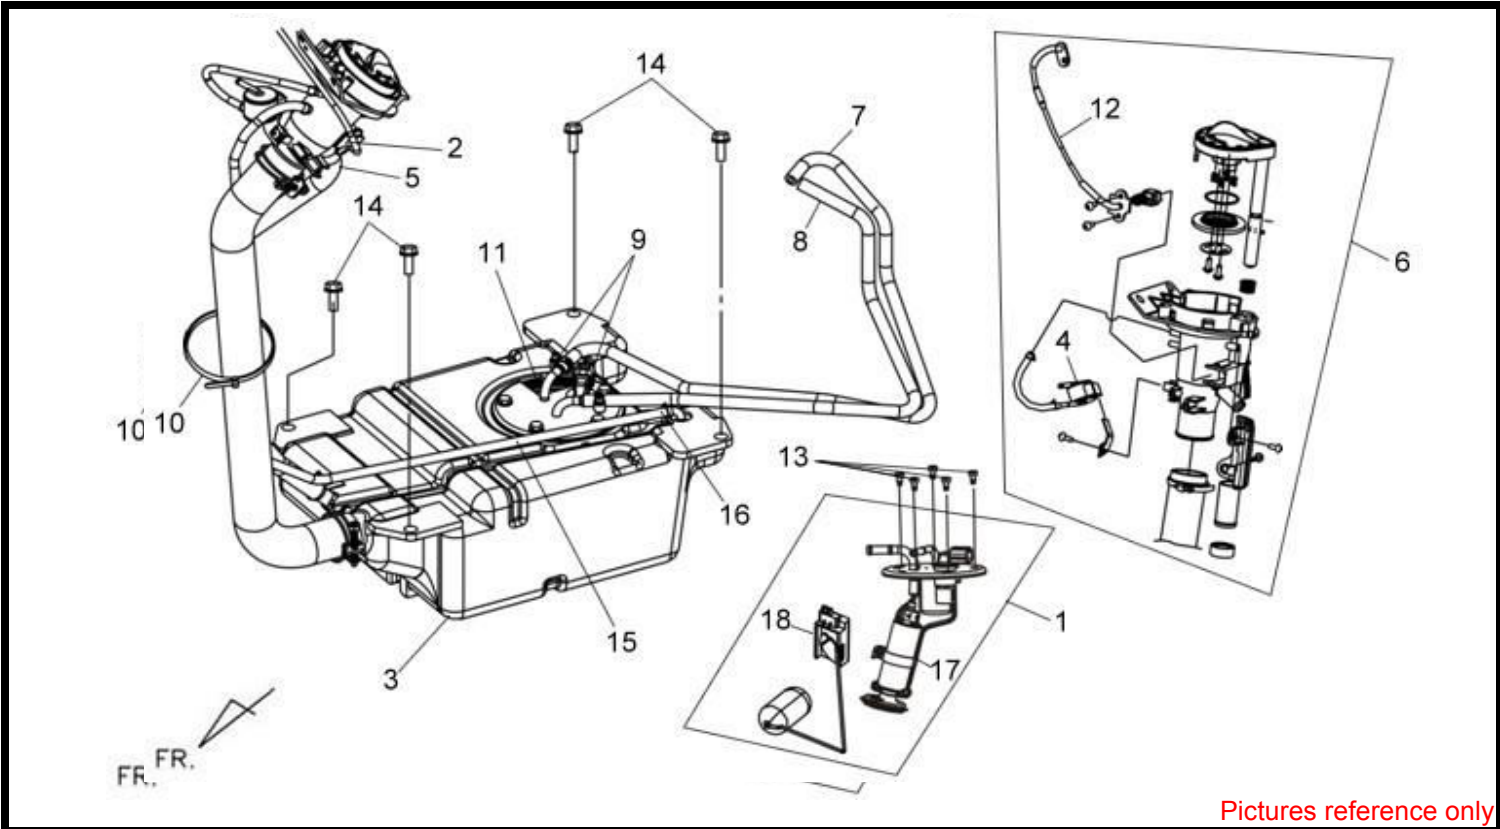

Pictures reference only

PARTS NUMBER		DESCRIPTION	QTY	EFFECTIVE DATE
1	16700-LVA-020	FUEL PUMP ASSY	1	
2	17369-KB4-670	TUBE CLIP	2	
3	17500-HLK-000	FUEL TANK	1	
4	17580-LVA-000	FUEL CUT VALVE ASSY	1	
5	17654-LVA-000	BREATHER TUBE B	1	
6	1766A-LVA-100	FILLER PIPE ASSY	1	
6.1	1762A-A3A-000	FUEL CAP ASSY	1	
7	1778A-LVA-000	FEED FUEL HOSE ASSY	1	
8	17782-LVA-020	FEED FUEL HOSE	1	
9	19505-H5D-900	HOSE CLAMP	2	
10	32161-T15-000	BAND 250	1	
11	37801-H6T-000	FUEL FILTER PACKING	1	
12	77245-LVA-000	FUEL CAP LOCK CABLE	1	
13	90116-H6T-000	FUEL UNIT BOLT	5	
14	93404-06016-08	BOLT WASHER 6X16	4	
15	95001-55990-40	FUEL TUBE	1	
16	95002-02100	TUBE CLIP B10	1	
17	16710-F6B-000	FUEL PUMP FILTER	1	
18	37800-LVA-000	FUEL UNIT ASSY	1	

※ Please check the color & stripe information according to the color index !